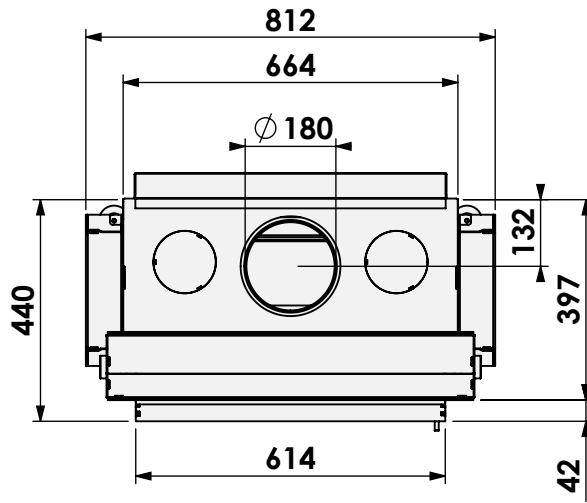

* = air inlet \varnothing 125 mm

** = extended adjustable legs, max +150 mm

barbas

Barbas Bellfires B.V.
Hallenstraat 17
5531 AB Bladel
The Netherlands
www.barbasbellfires.com

Name: **Evo-7 compact 55-45**

Modifications reserved

Scale: **1:15**
Unit: **mm**

Version: **0**

convectie
convection casing

* = air inlet \varnothing 125 mm

** = extended adjustable legs, max +150 mm

barbas

Barbas Bellfires B.V.
Hallenstraat 17
5531 AB Bladel
The Netherlands
www.barbasbellfires.com

Name: **Evo-7 compact 55-45**

Modifications reserved

Scale: **1:15**
Unit: **mm**

Version: **0**

luchtbox
airbox

* = optional air inlet \varnothing 125 mm

** = extended adjustable legs, max +150 mm

barbas

Name: **Evo-7 compact 55-45**

Modifications reserved

Scale: **1:15**
Unit: **mm**

Version: **0**