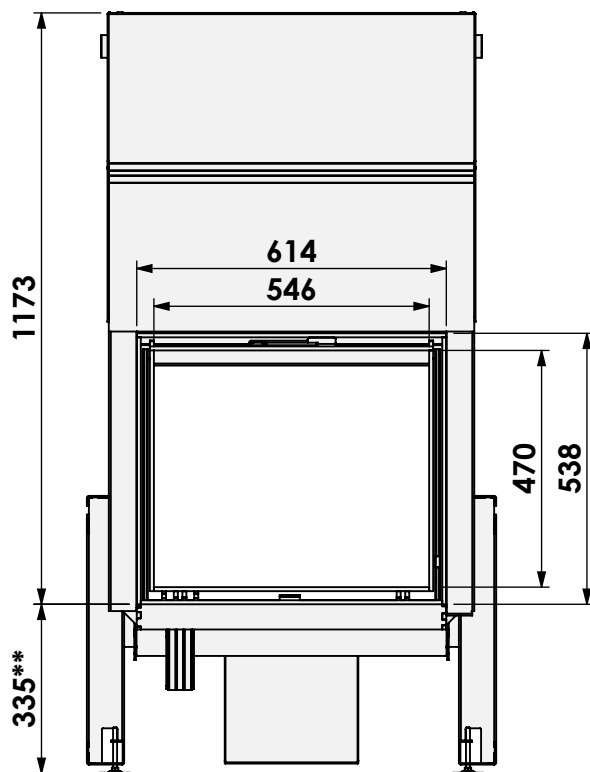

luchtbox, convectie
airbox, convection casing

* = optional air inlet $\varnothing$ 125 mm

** = extended adjustable legs, max +150 mm

barbas

Barbas Bellfires B.V.
Hallenstraat 17
5531 AB Bladel
The Netherlands
www.barbasbellfires.com

Name: **Evo-7 compact 55-45**

Modifications reserved

Scale: **1:15**
Unit: **mm**

Version: **0**