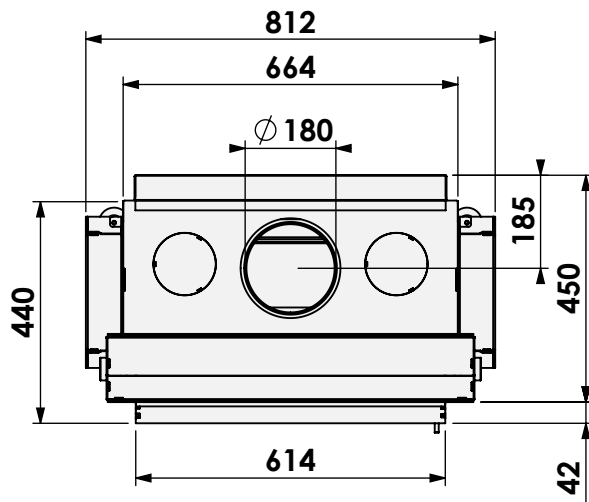

Barbas Bellfires B.V.
Hallenstraat 17
5531 AB Bladel
The Netherlands
www.barbasbellfires.com

Name: Evo-7 compact 55-45

Modifications reserved

Scale: 1:15
Unit: mm

Version: 0

luchtbox, convectie
airbox, convection casing

* = optional air inlet \varnothing 125 mm

** = extended adjustable legs, max +150 mm

barbas

Barbas Bellfires B.V.
Hallenstraat 17
5531 AB Bladel
The Netherlands
www.barbasbellfires.com

Name: **Evo-7 compact 55-45**

Name: **Evo-7 compact 55-45**

Modifications reserved

Scale: **1:15**
Unit: **mm**

Version: **0**