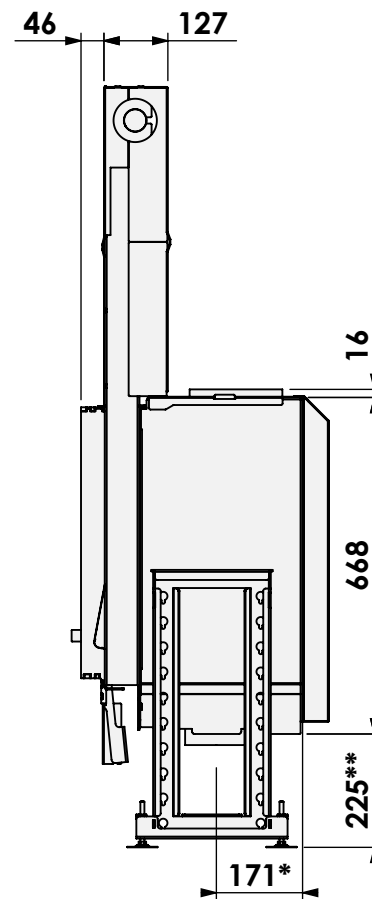

* = air inlet \varnothing 125 mm

** = extended adjustable legs, max +150 mm

barbas

Barbas Bellfires B.V.
Hallenstraat 17
5531 AB Bladel
The Netherlands
www.barbasbellfires.com

Name: **Evo-7 compact 55-45**

Modifications reserved

Scale: **1:15**
Unit: **mm**

Version: **0**

convectie
convection casing

* = air inlet \varnothing 125 mm

** = extended adjustable legs, max +150 mm

barbas

Barbas Bellfires B.V.
Hallenstraat 17
5531 AB Bladel
The Netherlands
www.barbasbellfires.com

Name: **Evo-7 compact 55-45**

Modifications reserved

Scale: **1:15**
Unit: **mm**

Version: **0**

luchtbox
airbox

* = optional air inlet \varnothing 125 mm

** = extended adjustable legs, max +150 mm

barbas

Name: **Evo-7 compact 55-45**

Modifications reserved

Scale: **1:15**
Unit: **mm**

Version: **0**