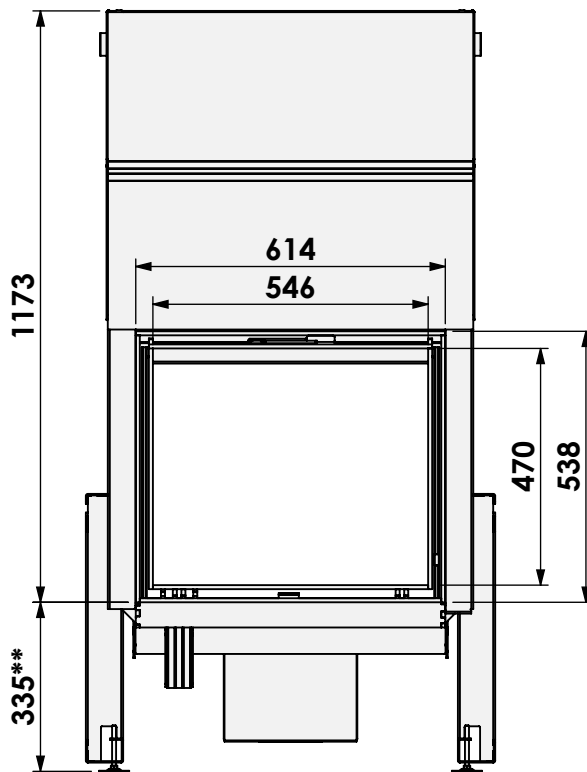

* = air inlet \varnothing 125 mm

** = extended adjustable legs, max +150 mm

barbas

Barbas Bellfires B.V.
Hallenstraat 17
5531 AB Bladel
The Netherlands
www.barbasbellfires.com

Name: **Evo-7 compact 55-45**

Modifications reserved

Scale: **1:15**
Unit: **mm**

Version: **0**

convectie
convection casing

* = air inlet \varnothing 125 mm

** = extended adjustable legs, max +150 mm

barbas

Barbas Bellfires B.V.
Hallenstraat 17
5531 AB Bladel
The Netherlands
www.barbasbellfires.com

Name: **Evo-7 compact 55-45**

Modifications reserved

Scale: **1:15**
Unit: **mm**

Version: **0**

luchtbox
airbox

* = optional air inlet \varnothing 125 mm

** = extended adjustable legs, max +150 mm

barbas

Name: **Evo-7 compact 55-45**

Modifications reserved

Scale: **1:15**
Unit: **mm**

Version: **0**