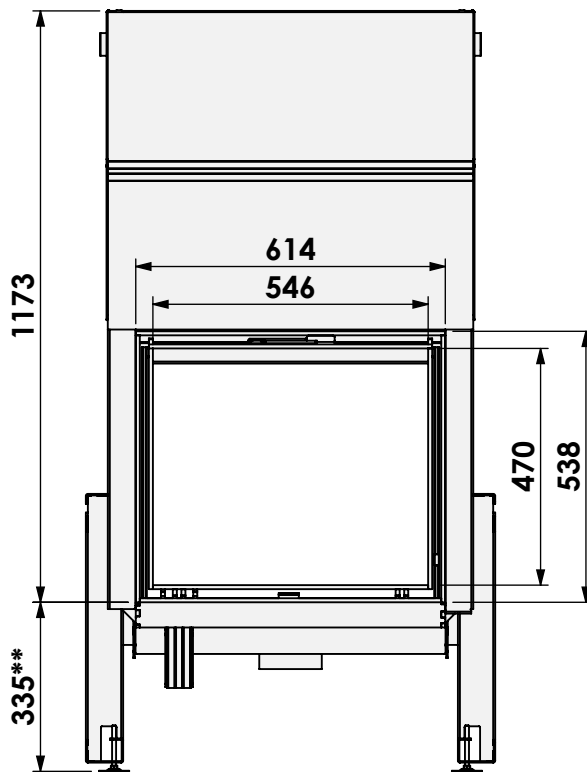

* = air inlet \varnothing 125 mm

** = extended adjustable legs, max +150 mm

barbas

Barbas Bellfires B.V.
Hallenstraat 17
5531 AB Bladel
The Netherlands
www.barbasbellfires.com

Name: **Evo-7 compact 55-45**

Modifications reserved

Scale: **1:15**
Unit: **mm**

Version: **0**

convectie
convection casing

* = air inlet \varnothing 125 mm

** = extended adjustable legs, max +150 mm

barbas

Barbas Bellfires B.V.
Hallenstraat 17
5531 AB Bladel
The Netherlands
www.barbasbellfires.com

Name: **Evo-7 compact 55-45**

Modifications reserved

Scale: **1:15**
Unit: **mm**

Version: **0**

luchtbox
airbox

* = optional air inlet \varnothing 125 mm

** = extended adjustable legs, max +150 mm

barbas

Name: **Evo-7 compact 55-45**

Modifications reserved

Scale: **1:15**
Unit: **mm**

Version: **0**