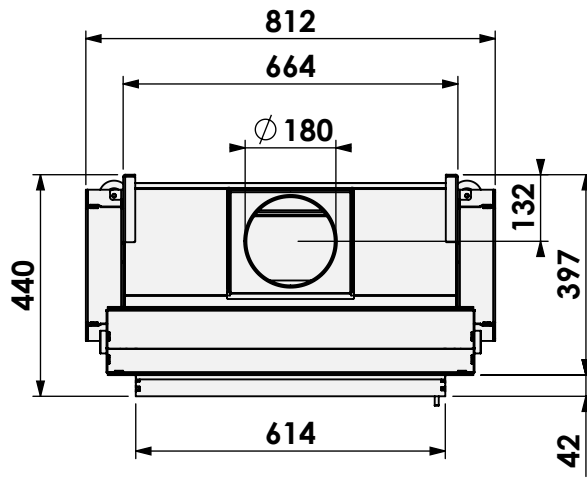

* = air inlet \varnothing 125 mm

** = extended adjustable legs, max +150 mm

barbas

Barbas Bellfires B.V.
Hallenstraat 17
5531 AB Bladel
The Netherlands
www.barbasbellfires.com

Name: **Evo-7 compact 55-45**

Modifications reserved

Scale: **1:15**
Unit: **mm**

Version: **0**

convectie
convection casing

* = air inlet \varnothing 125 mm

** = extended adjustable legs, max +150 mm

barbas

Barbas Bellfires B.V.
Hallenstraat 17
5531 AB Bladel
The Netherlands
www.barbasbellfires.com

Name: **Evo-7 compact 55-45**

Modifications reserved

Scale: **1:15**
Unit: **mm**

Version: **0**

luchtbox
airbox

* = optional air inlet \varnothing 125 mm

** = extended adjustable legs, max +150 mm

barbas

Name: **Evo-7 compact 55-45**

Modifications reserved

Scale: **1:15**
Unit: **mm**

Version: **0**