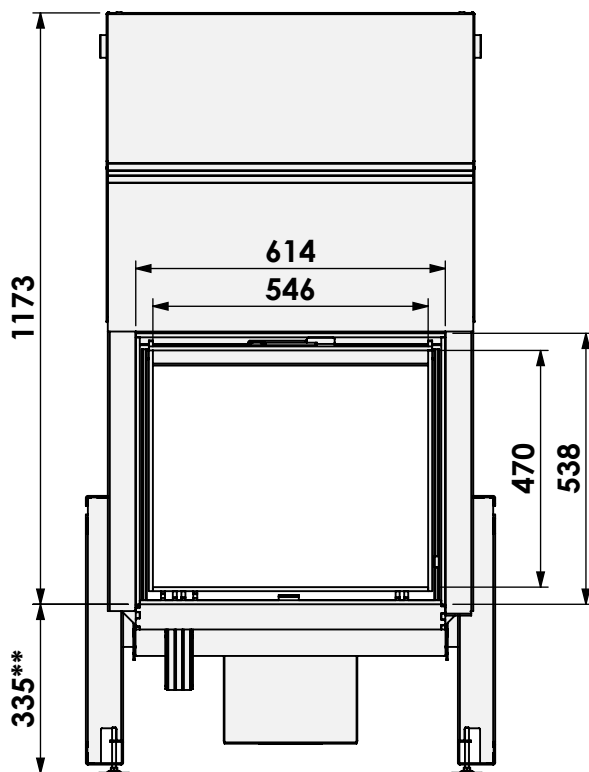

luchtbox, convectie
airbox, convection casing

* = optional air inlet $\varnothing$ 125 mm

** = extended adjustable legs, max +150 mm

barbas

Barbas Bellfires B.V.
Hallenstraat 17
5531 AB Bladel
The Netherlands
www.barbasbellfires.com

Name: **Evo-7 compact 55-45**

Modifications reserved

Scale: **1:15**
Unit: **mm**

Version: **0**