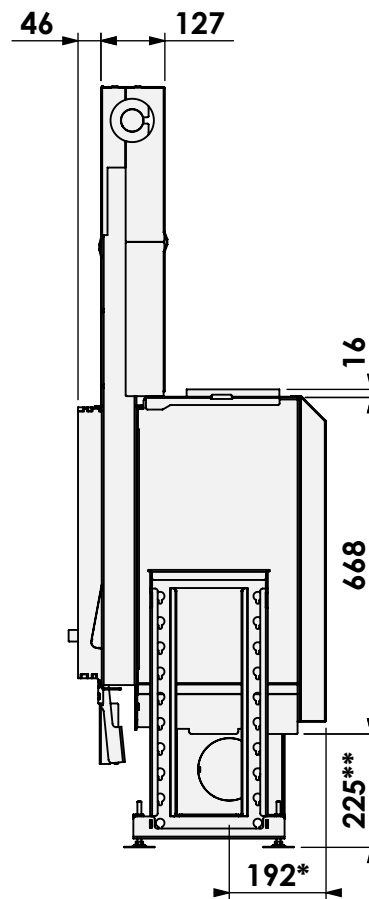

Modifications reserved

Scale: **1:15**
Unit: **mm**

Version: **0**

convectie
convection casing

* = air inlet \varnothing 125 mm

** = extended adjustable legs, max +150 mm

barbas

Barbas Bellfires B.V.
Hallenstraat 17
5531 AB Bladel
The Netherlands
www.barbasbellfires.com

Name: **Evo-7 compact 55-45**

Modifications reserved

Scale: **1:15**
Unit: **mm**

Version: **0**

luchtbox
airbox

* = optional air inlet \varnothing 125 mm

** = extended adjustable legs, max +150 mm

barbas

Barbas Bellfires B.V.
Hallenstraat 17
5531 AB Bladel
The Netherlands
www.barbasbellfires.com

Name: Evo-7 compact 55-45

Modifications reserved

Scale: 1:15
Unit: mm

Version: 0

luchtbox, convectie
airbox, convection casing

Name: **Evo-7 compact 55-45**

Modifications reserved

Scale: **1:15**
Unit: **mm**

Version: **0**