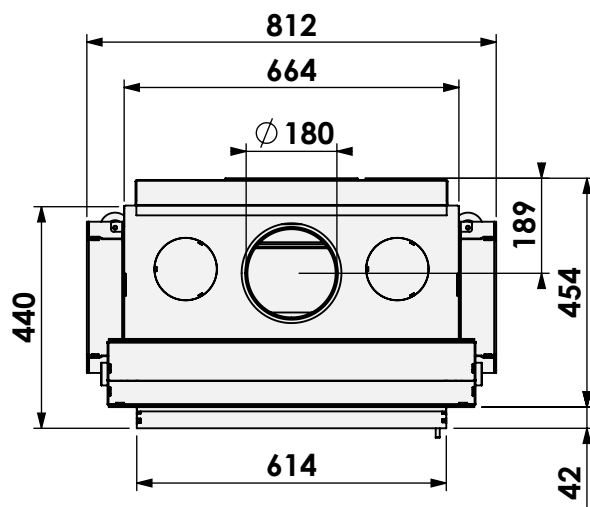

luchtbox, convectie
airbox, convection casing

* = optional air inlet $\varnothing$ 125 mm

** = extended adjustable legs, max +150 mm

barbas

Barbas Bellfires B.V.
Hallenstraat 17
5531 AB Bladel
The Netherlands
www.barbasbellfires.com

Name: **Evo-7 compact 55-45**

Modifications reserved

Scale: **1:15**
Unit: **mm**

Version: **0**