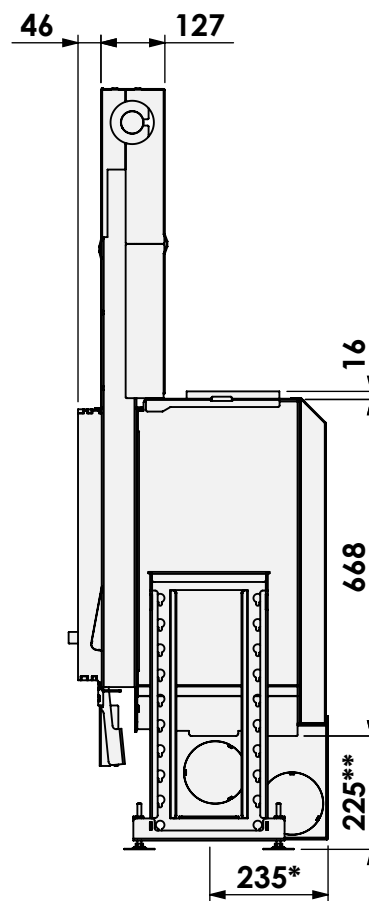

Name: **Evo-7 compact 55-45**

Modifications reserved

Scale: **1:15**
Unit: **mm**

Version: **0**

luchtbox
airbox

* = optional air inlet \varnothing 125 mm

** = extended adjustable legs, max +150 mm

barbas

* = optional air inlet \varnothing 125 mm

** = extended adjustable legs, max +150 mm

barbas

Barbas Bellfires B.V.
Hallenstraat 17
5531 AB Bladel
The Netherlands
www.barbasbellfires.com

Name: **Evo-7 compact 55-45**

Modifications reserved

Scale: **1:15**
Unit: **mm**

Version: **0**

luchtbox, convectie
airbox, convection casing

* = optional air inlet \varnothing 125 mm

** = extended adjustable legs, max +150 mm

barbas

Barbas Bellfires B.V.
Hallenstraat 17
5531 AB Bladel
The Netherlands
www.barbasbellfires.com

Name: **Evo-7 compact 55-45**

Modifications reserved

Scale: **1:15**
Unit: **mm**

Version: **0**