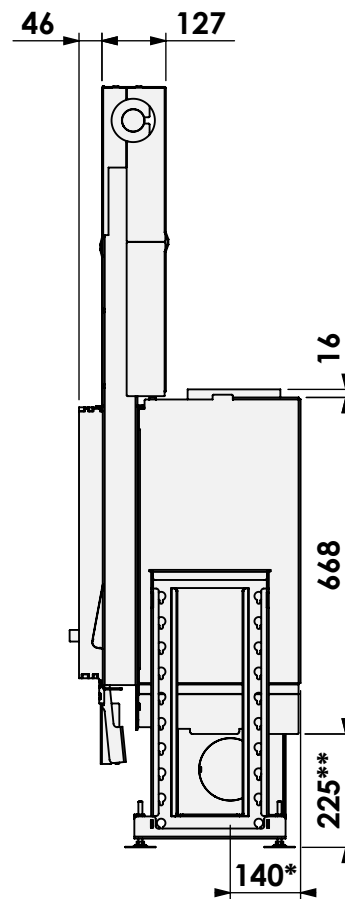

* = air inlet \varnothing 125 mm

** = extended adjustable legs, max +150 mm

barbas

Barbas Bellfires B.V.
Hallenstraat 17
5531 AB Bladel
The Netherlands
www.barbasbellfires.com

Name: **Evo-7 compact 55-45**

Modifications reserved

Scale: **1:15**
Unit: **mm**

Version: **0**

convectie
convection casing

* = air inlet \varnothing 125 mm

** = extended adjustable legs, max +150 mm

barbas

Barbas Bellfires B.V.
Hallenstraat 17
5531 AB Bladel
The Netherlands
www.barbasbellfires.com

Name: **Evo-7 compact 55-45**

Modifications reserved

Scale: **1:15**
Unit: **mm**

Version: **0**

luchtbox
airbox

* = optional air inlet \varnothing 125 mm

** = extended adjustable legs, max +150 mm

barbas

Name: **Evo-7 compact 55-45**

Modifications reserved

Scale: **1:15**
Unit: **mm**

Version: **0**