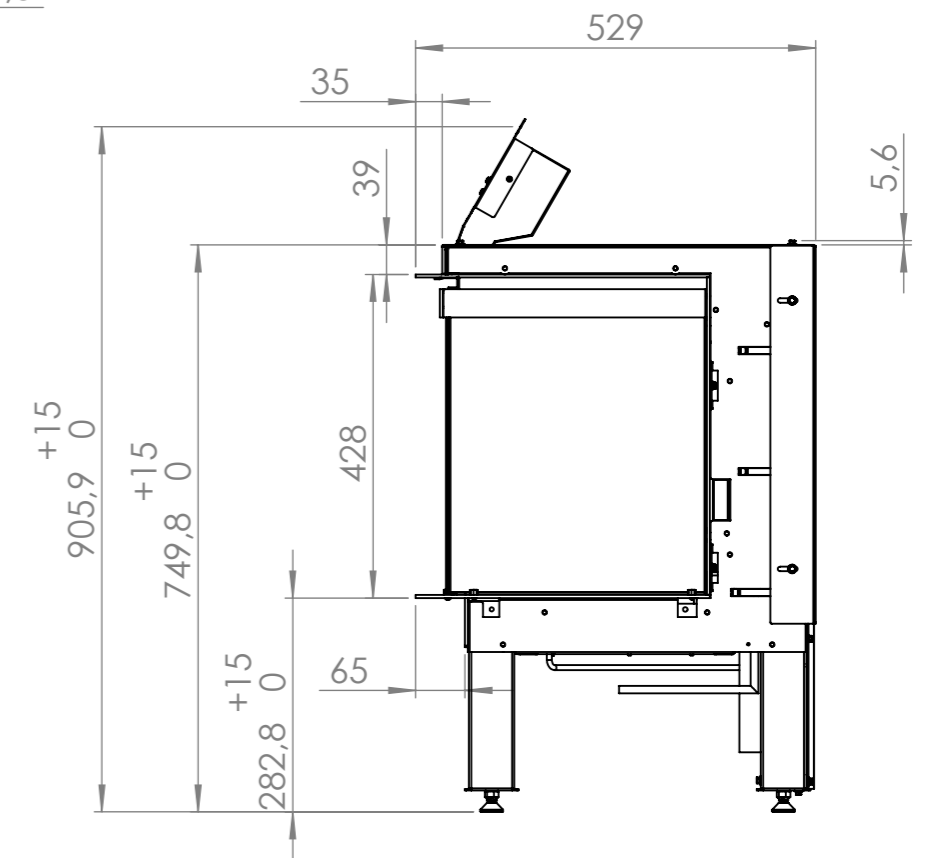

Config: 3-zijdig

ISO 2768-mK	Treatment:						
Third Angle Projection ISO 128-Method A	Material:						
	Mass (Kg):	Date:	Author:	Scale:	Page:	Dimensions:	
	142.23	5-4-2022	RS	1:10	2/4	mm	
<b>KALFIRE</b> FIREPLACES	Description:					Revision:	Frame_size:
	E-ONE 130 3S ASSY					01	A3
Document Number:					State :		
KF02931					In Progress		
All rights reserved. Copywrited / Reprints prohibited. Kal-fire BV							