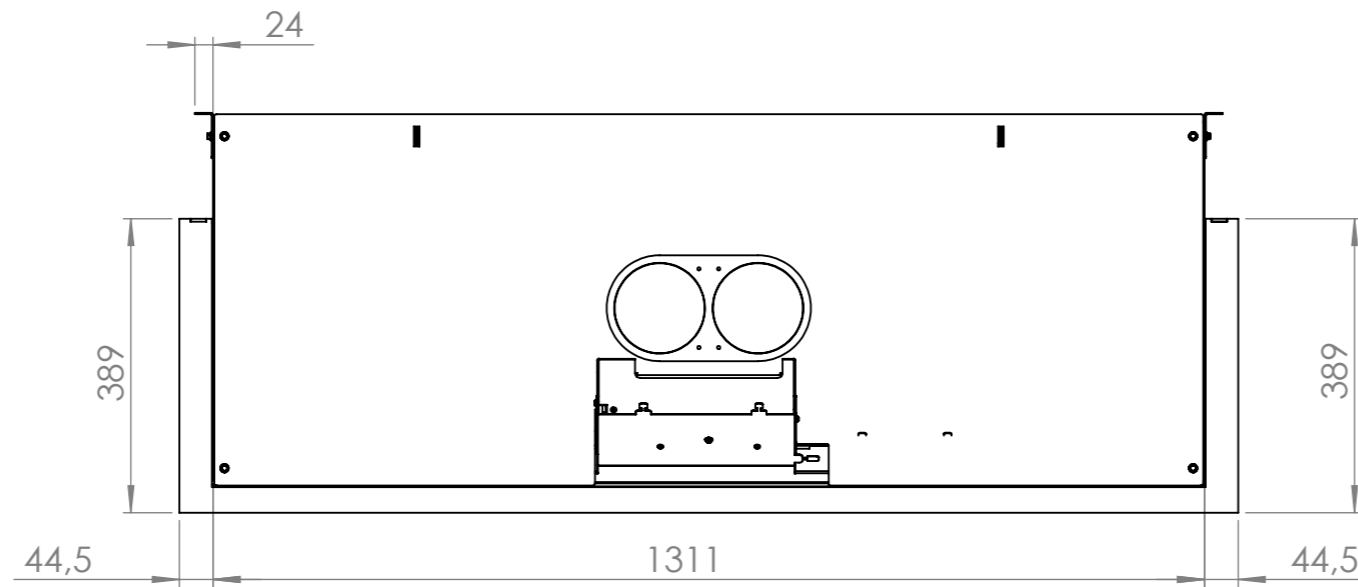

Config: 3-zijdig

ISO 2768-mK	Treatment:						
Third Angle Projection ISO 128-Method A	Material:						
	Mass (Kg):	Date:	Author:	Scale:	Page:	Dimensions:	
	142.23	5-4-2022	RS	1:10	2/4	mm	
<b>KALFIRE</b> FIREPLACES	Description:					Revision:	Frame_size:
	E-ONE 130 3S ASSY					01	A3
Document Number:					State :		
KF02931					In Progress		
All rights reserved. Copywrited / Reprints prohibited. Kal-fire BV							