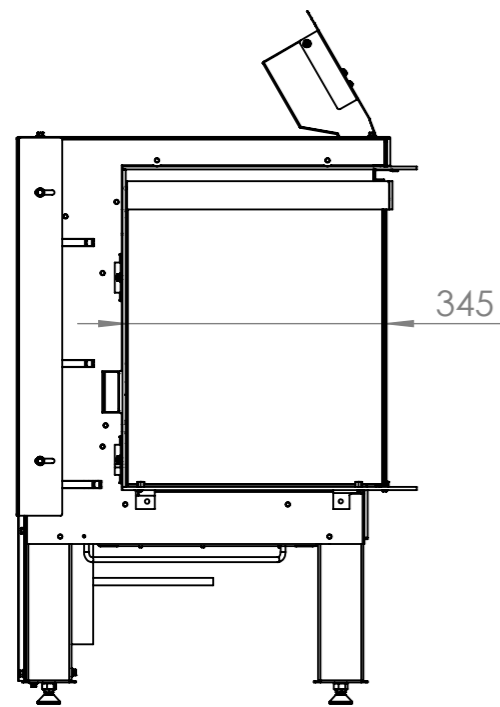

Config: 3-zijdig

ISO 2768-mK	Treatment:						
Third Angle Projection ISO 128-Method A	Material:						
	Mass (Kg):	Date:	Author:	Scale:	Page:	Dimensions:	
	142.23	5-4-2022	RS	1:10	2/4	mm	
<b>KALFIRE</b> FIREPLACES	Description:					Revision:	Frame_size:
	E-ONE 130 3S ASSY					01	A3
Document Number:					State :		
KF02931					In Progress		
All rights reserved. Copywrited / Reprints prohibited. Kal-fire BV							