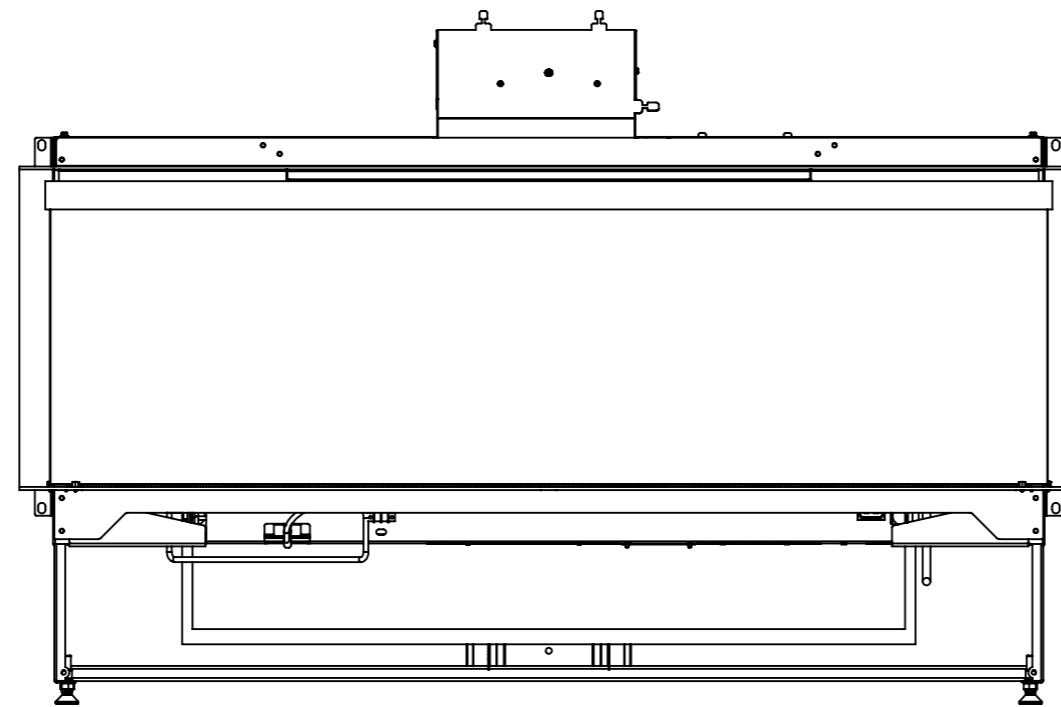

Config: 3-zijdig

ISO 2768-mK	Treatment:						
Third Angle Projection ISO 128-Method A	Material:						
	Mass (Kg):	Date:	Author:	Scale:	Page:	Dimensions:	
	142.23	5-4-2022	RS	1:10	2/4	mm	
<b>KALFIRE</b> FIREPLACES	Description:					Revision:	Frame_size:
	E-ONE 130 3S ASSY					01	A3
Document Number:					State :		
KF02931					In Progress		
All rights reserved. Copywrited / Reprints prohibited. Kal-fire BV							