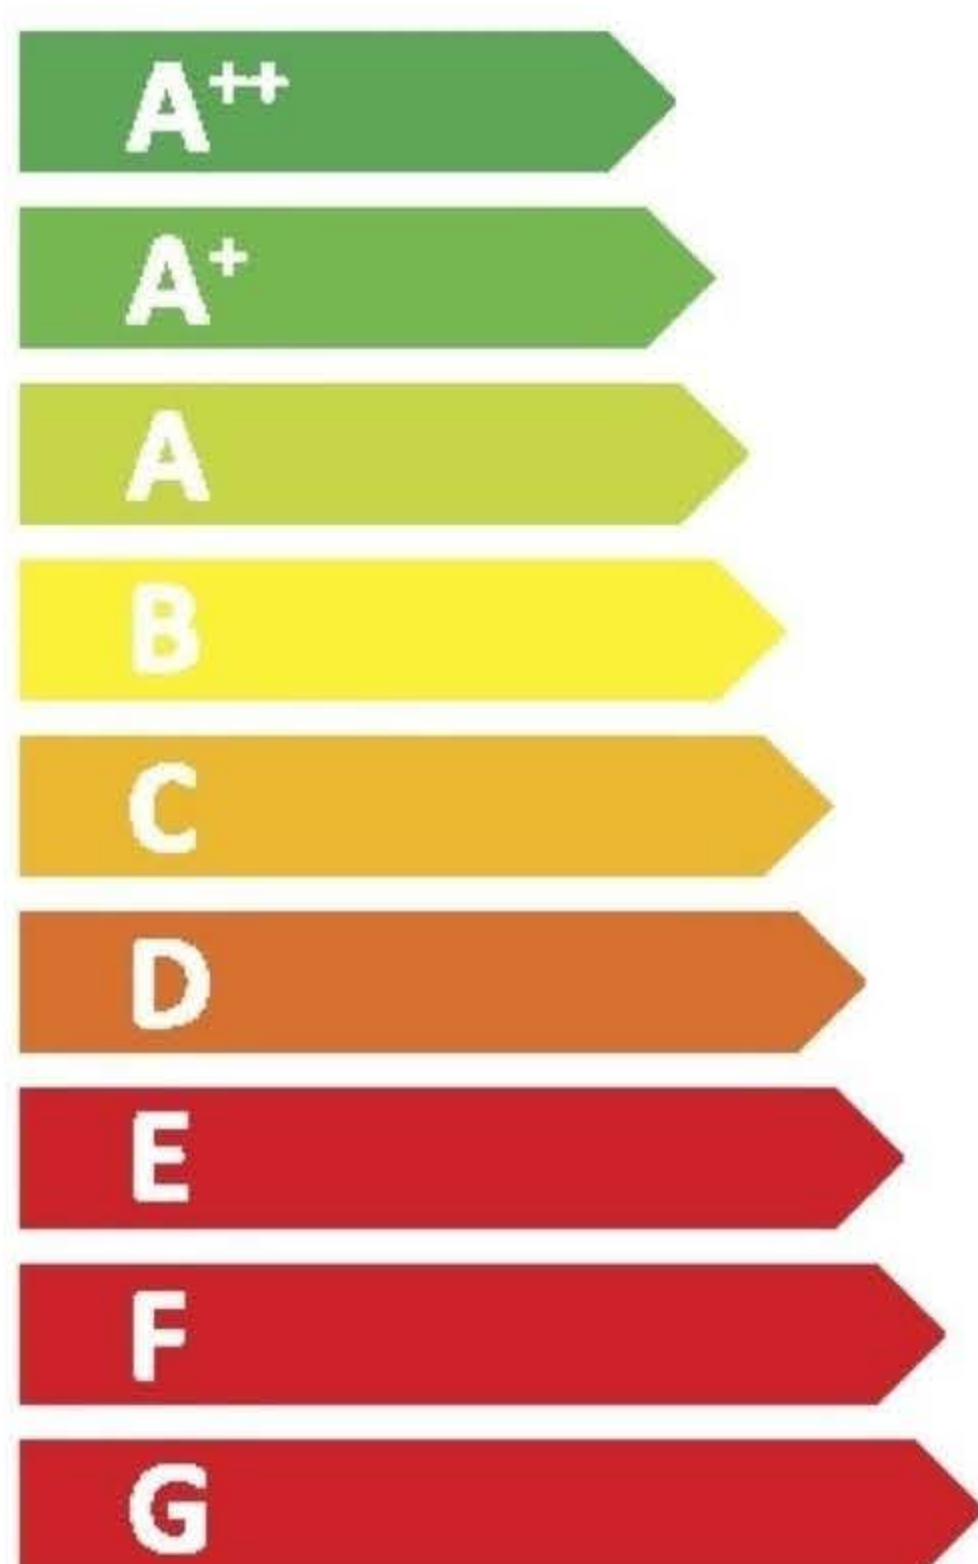

ENERG

енергия · ενεργεια

Altech

Max H

3-8,5 kW

The icon shows a window with four panes, a lamp on a stand, and a heater with wavy lines above it, all enclosed in a blue rounded rectangle.

ENERGIA · ЕНЕРГИЯ · ΕΝΕΡΓΕΙΑ · ENERGUA · ENERGY · ENERGHE · ENERGI