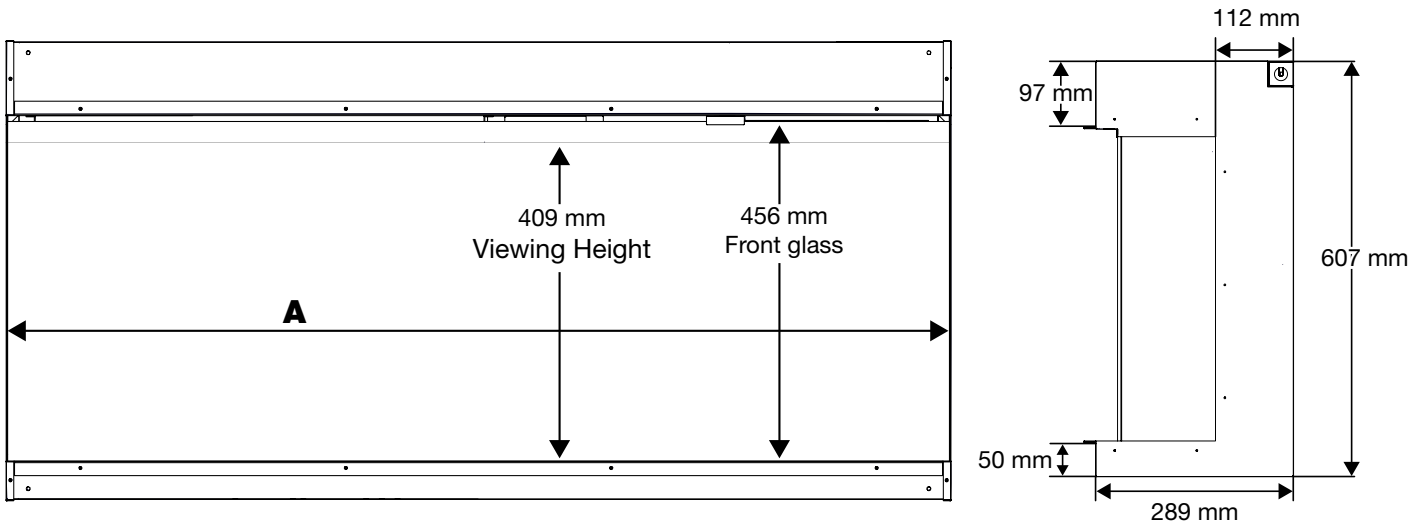

Technical Specifications

Product Dimensions

Model	A
BXLF1200	1246 mm
BXLF1500	1565 mm
BXLF1800	1883 mm