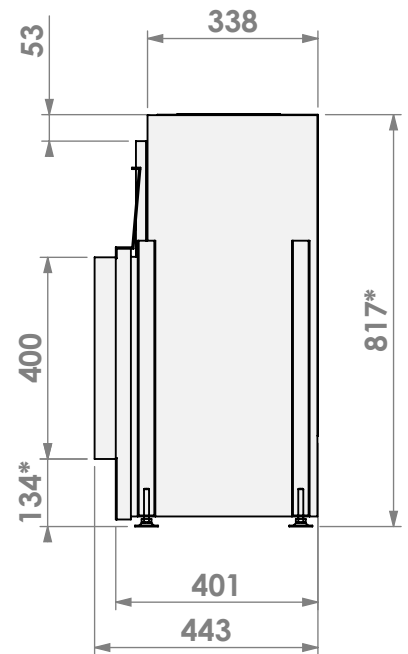

Barbas Belfires B.V.
 Hallenstraat 17
 5531 AB Bladel
 The Netherlands
www.barbasbelfires.com

Name: **HBXXL-3 floating frame**

Modifications reserved

Scale: **1:15**
 Unit: **mm**

Version: **0**

* = optional extended adjustable legs max. + 350 mm

belfires

Barbas Bellfires B.V.
Hallenstraat 17
5531 AB Bladel
The Netherlands
www.barbasbellfires.com

Name: HBXXL-3 floating frame convection casing

Modifications reserved

Scale: 1:15
Unit: mm

Version: 0

* = optional extended adjustable legs max. + 350 mm

Name: HBXXL-3 hidden door+ 10cm stone bar

Modifications reserved

Scale: 1:15
Unit: mm

Version: 0

belfires

Barbas Bellfires B.V.
 Hallenstraat 17
 5531 AB Bladel
 The Netherlands
 www.barbasbellfires.com

Name: **HBXXL-3 hidden door+ 10cm convection casing**

Modifications reserved

Scale: **1:15**
 Unit: **mm**

Version: **0**