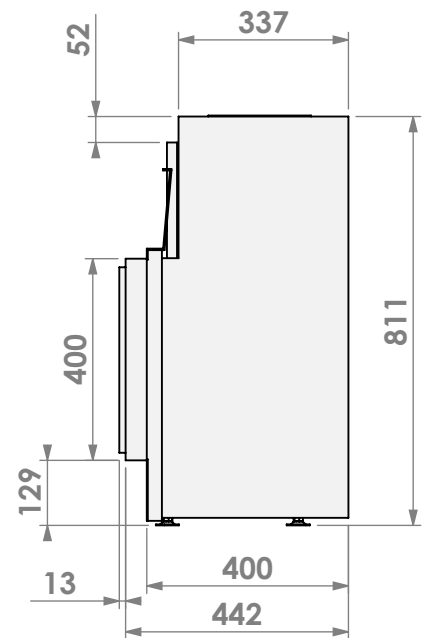

belfires

Barbas Bellfires B.V.
Hallenstraat 17
5531 AB Bladel
The Netherlands
www.barbasbellfires.com

Name: **HBXXL-3 hidden door**

Modifications reserved

Scale: **1:15**
Unit: **mm**

Version: **0**

belfires

Barbas Belfires B.V.
 Hallenstraat 17
 5531 AB Bladel
 The Netherlands
www.barbasbelfires.com

Name: **HBXXL-3 floating frame**

Modifications reserved

Scale: **1:15**
 Unit: **mm**

Version: **0**

* = optional extended adjustable legs max. + 350 mm

Name: HBXXL-3 hidden door+ 10cm stone bar

Modifications reserved

Scale: 1:15
Unit: mm

Version: 0

belfires

Barbas Bellfires B.V.
 Hallenstraat 17
 5531 AB Bladel
 The Netherlands
 www.barbasbellfires.com

Name: **HBXXL-3 hidden door+ 10cm convection casing**

Modifications reserved

Scale: **1:15**
 Unit: **mm**

Version: **0**