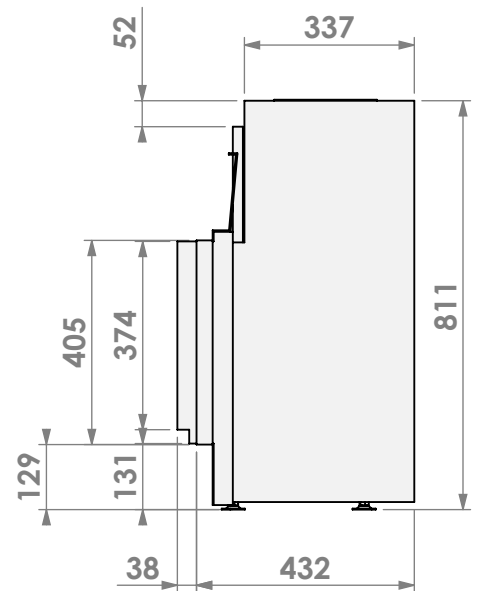

belfires

Barbas Bellfires B.V.
Hallenstraat 17
5531 AB Bladel
The Netherlands
www.barbasbellfires.com

Name: **HBXXL-3 hidden door convection casing**

Modifications reserved

Scale: **1:15**
Unit: **mm**

Version: **0**

belfires

Barbas Bellfires B.V.
Hallenstraat 17
5531 AB Bladel
The Netherlands
www.barbasbellfires.com

Name: HBXXL-3 hidden door+ 7cm

Modifications reserved

Scale: 1:15
Unit: mm

Version: 0

belfires

Barbas Bellfires B.V.
Hallenstraat 17
5531 AB Bladel
The Netherlands
www.barbasbellfires.com

Name: HBXXL-3 hidden door+ 10cm stone bar

Modifications reserved

Scale: 1:15
Unit: mm

Version: 0

belfires

Barbas Bellfires B.V.
 Hallenstraat 17
 5531 AB Bladel
 The Netherlands
 www.barbasbellfires.com

Name: **HBXXL-3 hidden door+ 10cm convection casing**

Modifications reserved

Scale: **1:15**
 Unit: **mm**

Version: **0**