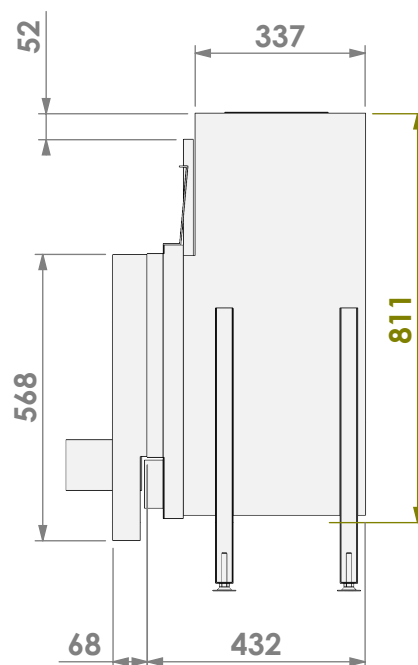

belfires

Barbas Bellfires B.V.
Hallenstraat 17
5531 AB Bladel
The Netherlands
www.barbasbellfires.com

Name: HBXXL-3 hidden door+ 7cm

Modifications reserved

Scale: 1:15
Unit: mm

Version: 0

belfires

Barbas Bellfires B.V.
Hallenstraat 17
5531 AB Bladel
The Netherlands
www.barbasbellfires.com

Name: HBXXL-3 hidden door+ 10cm stone bar

Modifications reserved

Scale: 1:15
Unit: mm

Version: 0

belfires

Barbas Bellfires B.V.
 Hallenstraat 17
 5531 AB Bladel
 The Netherlands
 www.barbasbellfires.com

Name: **HBXXL-3 hidden door+ 10cm convection casing**

Modifications reserved

Scale: **1:15**
 Unit: **mm**

Version: **0**