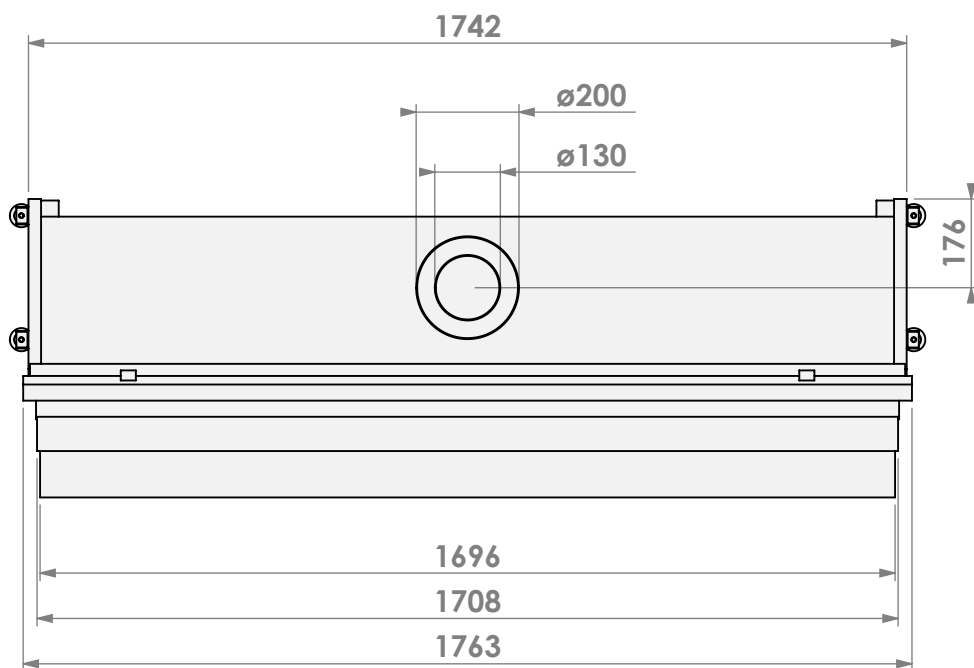

belfires

Barbas Bellfires B.V.
Hallenstraat 17
5531 AB Bladel
The Netherlands
www.barbasbellfires.com

Name: HBXXL-3 hidden door+ 7cm

Modifications reserved

Scale: 1:15
Unit: mm

Version: 0

belfires

Barbas Bellfires B.V.
Hallenstraat 17
5531 AB Bladel
The Netherlands
www.barbasbellfires.com

Name: HBXXL-3 hidden door+ 10cm stone bar

Modifications reserved

Scale: 1:15
Unit: mm

Version: 0

belfires

Barbas Bellfires B.V.
 Hallenstraat 17
 5531 AB Bladel
 The Netherlands
 www.barbasbellfires.com

Name: **HBXXL-3 hidden door+ 10cm convection casing**

Modifications reserved

Scale: **1:15**
 Unit: **mm**

Version: **0**