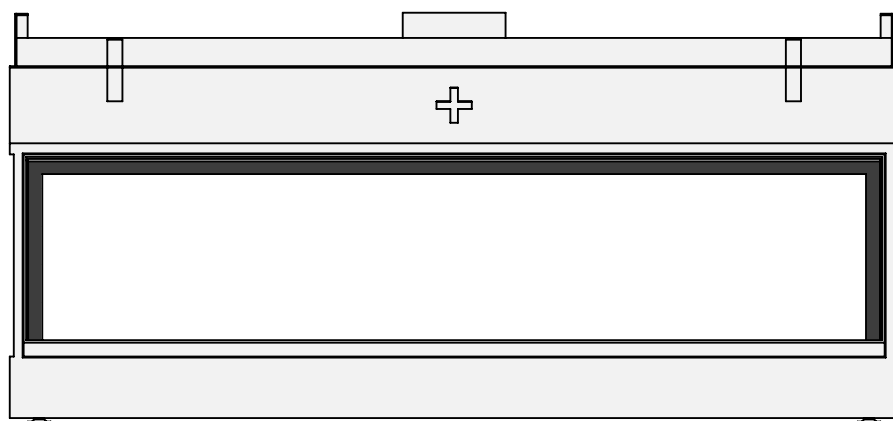

belfires

Barbas Bellfires B.V.
Hallenstraat 17
5531 AB Bladel
The Netherlands
www.barbasbellfires.com

Name: **HBXXL-3 hidden door convection casing**

Modifications reserved

Scale: **1:15**
Unit: **mm**

Version: **0**