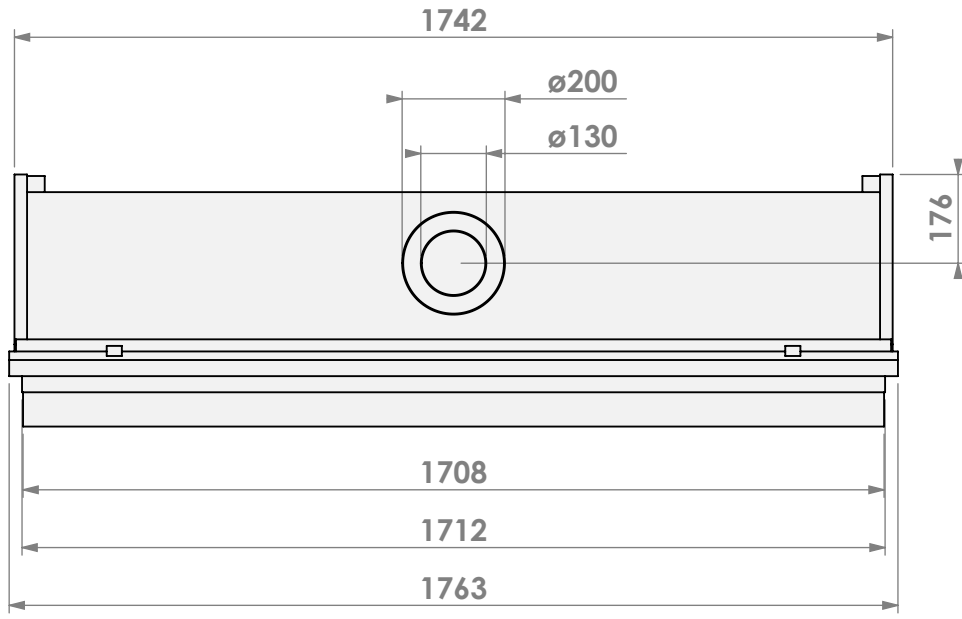

belfires

Barbas Bellfires B.V.
Hallenstraat 17
5531 AB Bladel
The Netherlands
www.barbasbellfires.com

Name: HBXXL-3 hidden door+ 7cm

Modifications reserved

Scale: 1:15
Unit: mm

Version: 0

belfires

Barbas Bellfires B.V.
Hallenstraat 17
5531 AB Bladel
The Netherlands
www.barbasbellfires.com

Name: HBXXL-3 hidden door+ 10cm stone bar

Modifications reserved

Scale: 1:15
Unit: mm

Version: 0

belfires

Barbas Bellfires B.V.
 Hallenstraat 17
 5531 AB Bladel
 The Netherlands
 www.barbasbellfires.com

Name: **HBXXL-3 hidden door+ 10cm convection casing**

Modifications reserved

Scale: **1:15**
 Unit: **mm**

Version: **0**