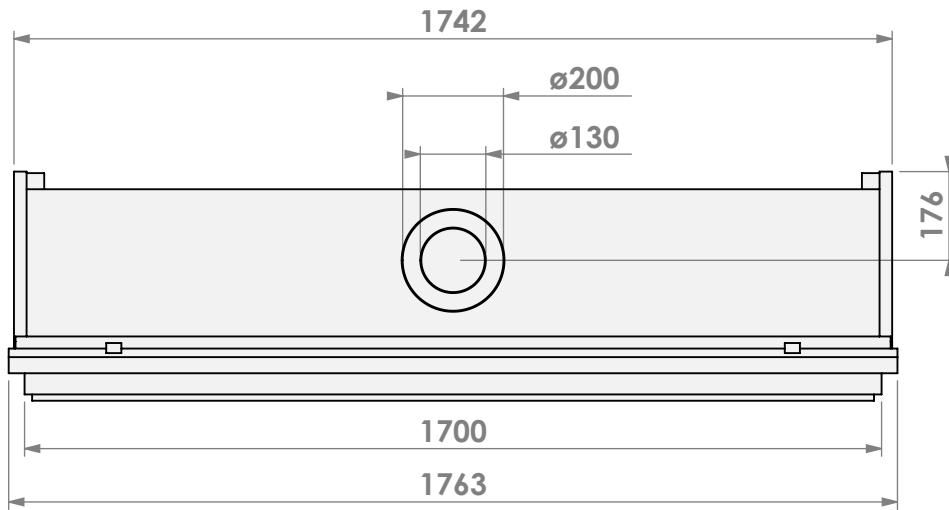

belfires

Barbas Bellfires B.V.
Hallenstraat 17
5531 AB Bladel
The Netherlands
www.barbasbellfires.com

Name: **HBXXL-3 hidden door**

Modifications reserved

Scale: **1:15**
Unit: **mm**

Version: **0**

belfires

Barbas Belfires B.V.
 Hallenstraat 17
 5531 AB Bladel
 The Netherlands
www.barbasbelfires.com

Name: **HBXXL-3 floating frame**

Modifications reserved

Scale: **1:15**
 Unit: **mm**

Version: **0**

* = optional extended adjustable legs max. + 350 mm

belfires

Barbas Bellfires B.V.
Hallenstraat 17
5531 AB Bladel
The Netherlands
www.barbasbellfires.com

Name: HBXXL-3 floating frame convection casing

Modifications reserved

Scale: 1:15
Unit: mm

Version: 0

* = optional extended adjustable legs max. + 350 mm

Modifications reserved

Scale: **1:15**
 Unit: **mm**

Version: **0**