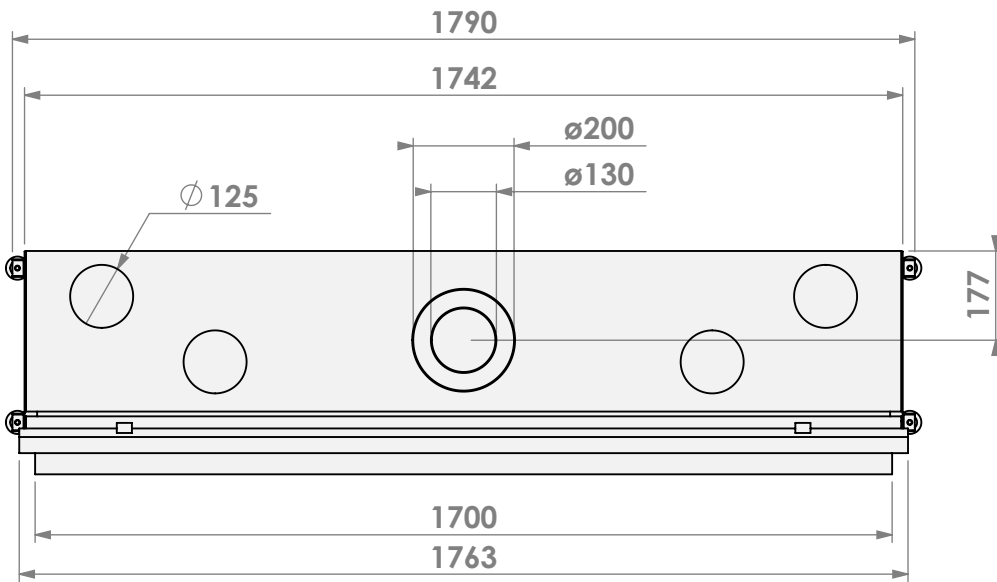

Barbas Belfires B.V.
 Hallenstraat 17
 5531 AB Bladel
 The Netherlands
www.barbasbelfires.com

Name: **HBXXL-3 floating frame**

Modifications reserved

Scale: **1:15**
 Unit: **mm**

Version: **0**

* = optional extended adjustable legs max. + 350 mm

belfires

Barbas Bellfires B.V.
Hallenstraat 17
5531 AB Bladel
The Netherlands
www.barbasbellfires.com

Name: HBXXL-3 floating frame convection casing

Modifications reserved

Scale: 1:15
Unit: mm

Version: 0

* = optional extended adjustable legs max. + 350 mm

Modifications reserved

Scale: **1:15**
 Unit: **mm**

Version: **0**