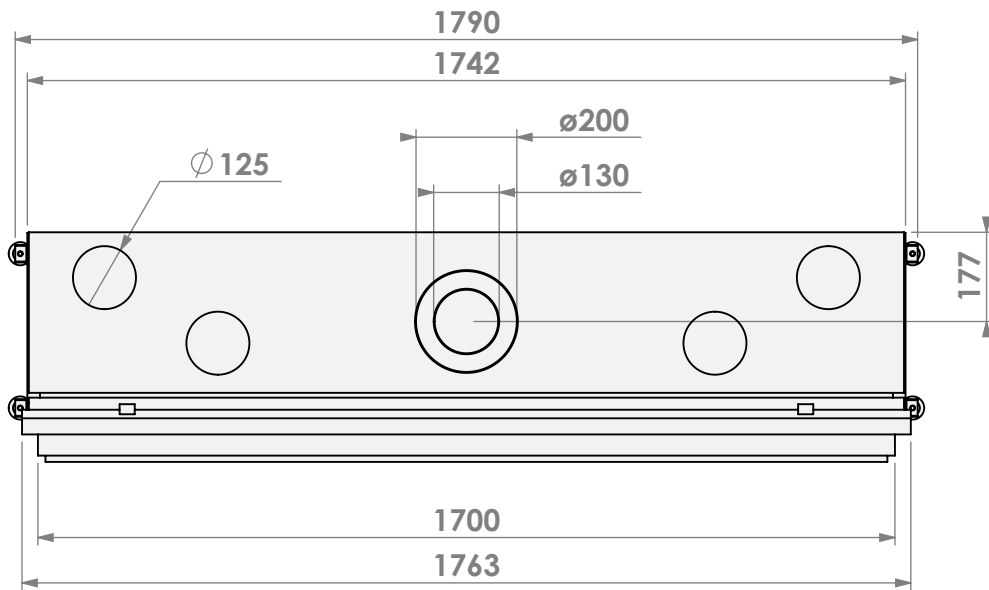

Barbas Belfires B.V.
 Hallenstraat 17
 5531 AB Bladel
 The Netherlands
www.barbasbelfires.com

Name: **HBXXL-3 floating frame**

Modifications reserved

Scale: **1:15**
 Unit: **mm**

Version: **0**

* = optional extended adjustable legs max. + 350 mm

belfires

Barbas Bellfires B.V.
Hallenstraat 17
5531 AB Bladel
The Netherlands
www.barbasbellfires.com

Name: HBXXL-3 floating frame convection casing

Modifications reserved

Scale: 1:15
Unit: mm

Version: 0

* = optional extended adjustable legs max. + 350 mm

Modifications reserved

Scale: **1:15**
 Unit: **mm**

Version: **0**