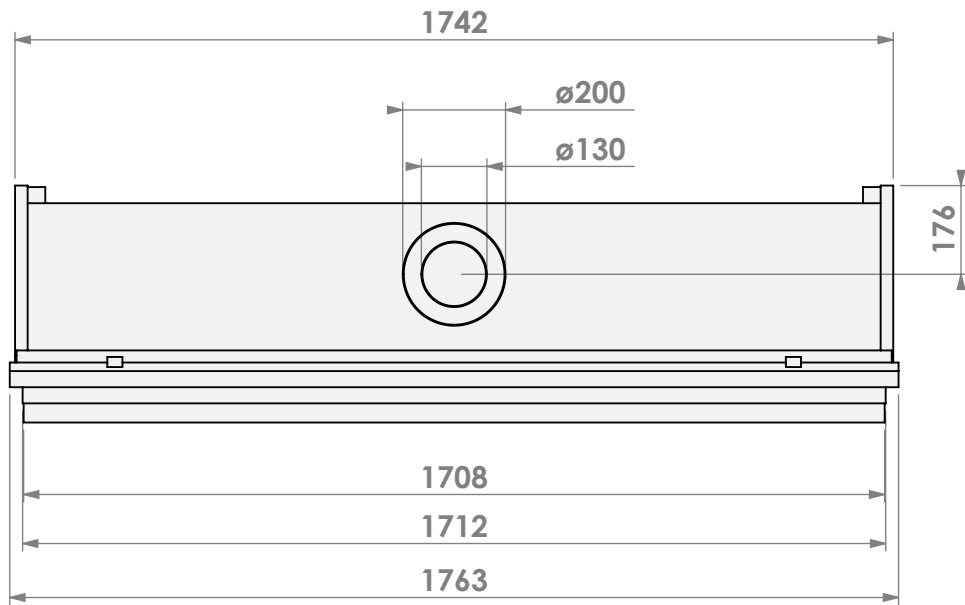

belfires

Barbas Bellfires B.V.
Hallenstraat 17
5531 AB Bladel
The Netherlands
www.barbasbellfires.com

Name: HBXXL-3 hidden door+ 7cm

Modifications reserved

Scale: 1:15
Unit: mm

Version: 0

belfires

Barbas Bellfires B.V.
Hallenstraat 17
5531 AB Bladel
The Netherlands
www.barbasbellfires.com

Name: HBXXL-3 hidden door+ 10cm stone bar

Modifications reserved

Scale: 1:15
Unit: mm

Version: 0

belfires

Barbas Bellfires B.V.
 Hallenstraat 17
 5531 AB Bladel
 The Netherlands
 www.barbasbellfires.com

Name: **HBXXL-3 hidden door+ 10cm convection casing**

Modifications reserved

Scale: **1:15**
 Unit: **mm**

Version: **0**