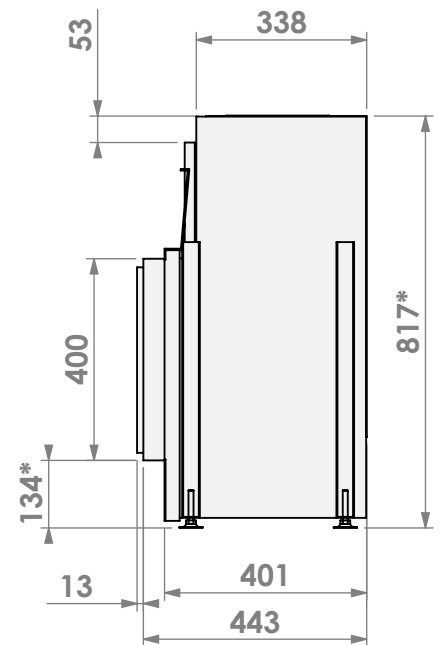

Barbas Belfires B.V.
 Hallenstraat 17
 5531 AB Bladel
 The Netherlands
www.barbasbelfires.com

Name: **HBXXL-3 floating frame**

Modifications reserved

Scale: **1:15**
 Unit: **mm**

Version: **0**

* = optional extended adjustable legs max. + 350 mm

belfires

Barbas Bellfires B.V.
Hallenstraat 17
5531 AB Bladel
The Netherlands
www.barbasbellfires.com

Name: HBXXL-3 floating frame convection casing

Modifications reserved

Scale: 1:15
Unit: mm

Version: 0

* = optional extended adjustable legs max. + 350 mm

Name: HBXXL-3 hidden door+ 10cm stone bar

Modifications reserved

Scale: 1:15
Unit: mm

Version: 0

belfires

Barbas Bellfires B.V.
 Hallenstraat 17
 5531 AB Bladel
 The Netherlands
 www.barbasbellfires.com

Name: **HBXXL-3 hidden door+ 10cm convection casing**

Modifications reserved

Scale: **1:15**
 Unit: **mm**

Version: **0**