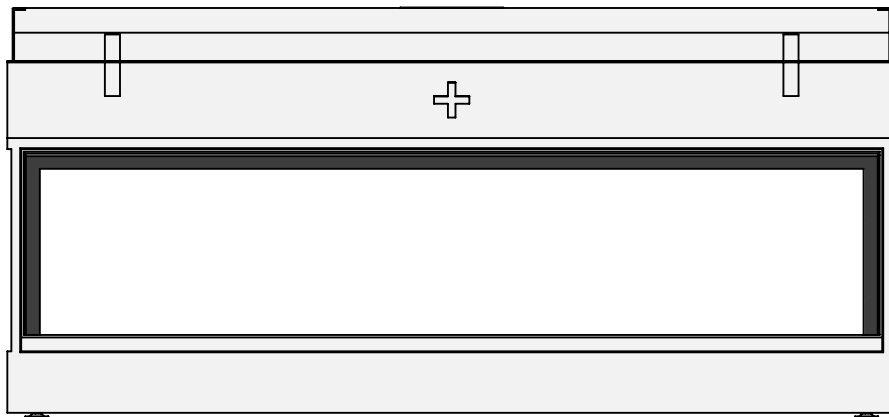

belfires

Barbas Bellfires B.V.
Hallenstraat 17
5531 AB Bladel
The Netherlands
www.barbasbellfires.com

Name: **HBXXL-3 hidden door+ 10cm convection casing**

Modifications reserved

Scale: **1:15**
Unit: **mm**

Version: **0**