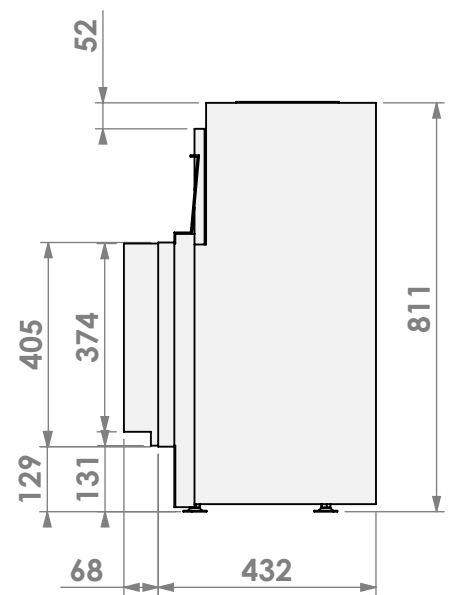

belfires

Barbas Bellfires B.V.
Hallenstraat 17
5531 AB Bladel
The Netherlands
www.barbasbellfires.com

Name: HBXXL-3 hidden door+ 7cm

Modifications reserved

Scale: 1:15
Unit: mm

Version: 0

belfires

Barbas Bellfires B.V.
Hallenstraat 17
5531 AB Bladel
The Netherlands
www.barbasbellfires.com

Name: HBXXL-3 hidden door+ 10cm stone bar

Modifications reserved

Scale: 1:15
Unit: mm

Version: 0

belfires

Barbas Bellfires B.V.
 Hallenstraat 17
 5531 AB Bladel
 The Netherlands
 www.barbasbellfires.com

Name: **HBXXL-3 hidden door+ 10cm convection casing**

Modifications reserved

Scale: **1:15**
 Unit: **mm**

Version: **0**