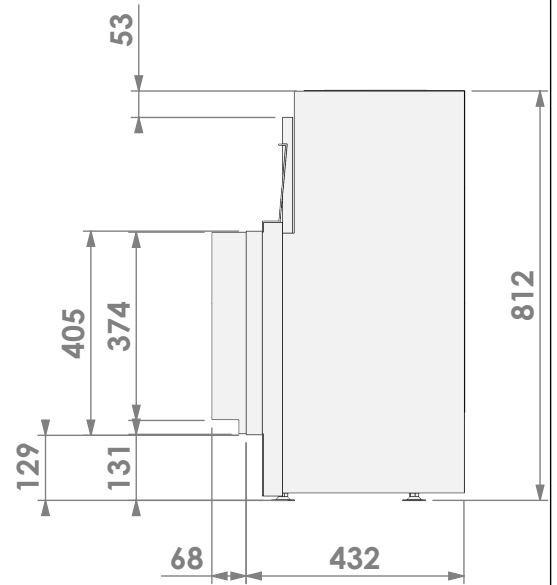

belfires

Barbas Bellfires B.V.
Hallenstraat 17
5531 AB Bladel
The Netherlands
www.barbasbellfires.com

Name: HBXXL-3 hidden door+ 7cm

Modifications reserved

Scale: 1:15
Unit: mm

Version: 0

belfires

Barbas Bellfires B.V.
Hallenstraat 17
5531 AB Bladel
The Netherlands
www.barbasbellfires.com

Name: HBXXL-3 hidden door+ 10cm stone bar

Modifications reserved

Scale: 1:15
Unit: mm

Version: 0

belfires

Barbas Bellfires B.V.
 Hallenstraat 17
 5531 AB Bladel
 The Netherlands
 www.barbasbellfires.com

Name: **HBXXL-3 hidden door+ 10cm convection casing**

Modifications reserved

Scale: **1:15**
 Unit: **mm**

Version: **0**