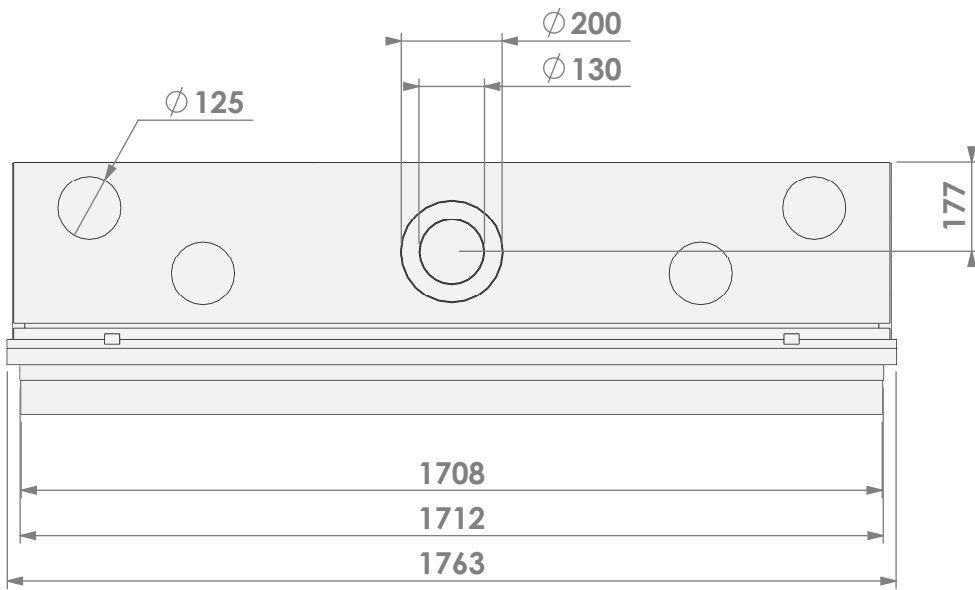

belfires

Barbas Bellfires B.V.
Hallenstraat 17
5531 AB Bladel
The Netherlands
www.barbasbellfires.com

Name: HBXXL-3 hidden door+ 7cm

Modifications reserved

Scale: 1:15
Unit: mm

Version: 0

belfires

Barbas Bellfires B.V.
Hallenstraat 17
5531 AB Bladel
The Netherlands
www.barbasbellfires.com

Name: HBXXL-3 hidden door+ 10cm stone bar

Modifications reserved

Scale: 1:15
Unit: mm

Version: 0

belfires

Barbas Bellfires B.V.
 Hallenstraat 17
 5531 AB Bladel
 The Netherlands
 www.barbasbellfires.com

Name: **HBXXL-3 hidden door+ 10cm convection casing**

Modifications reserved

Scale: **1:15**
 Unit: **mm**

Version: **0**