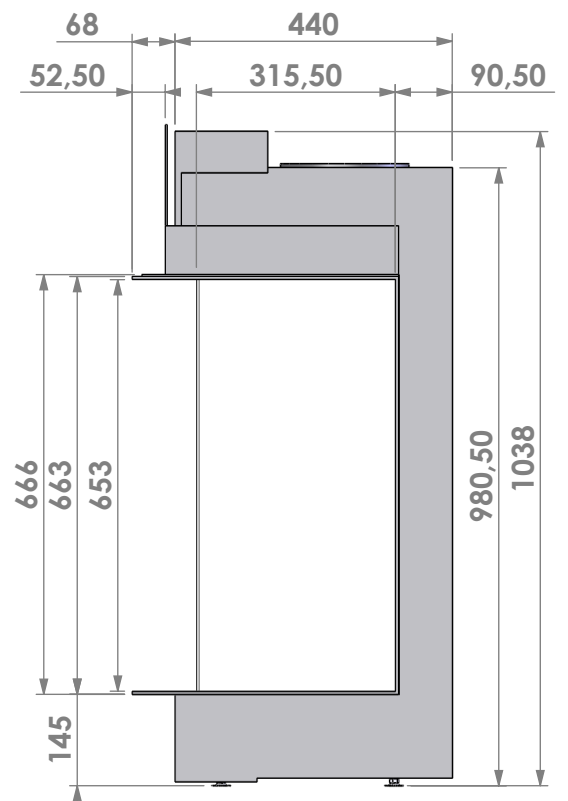

Scale: **1:12**
Unit: **mm**

Version: **0**

Bellfires - Hallenstraat 17
 5531 AB Bladel - Netherlands
 Tel. +31 (0) 497 33 92 00
 Fax. +31 (0) 497 33 92 10
 Email: info@bellfires.com

Name: **View Bell Derby 3 hidden door+ 10 cm**

Modifications
 reserved

Projection:
American

Scale: 1:12
 Unit: mm

Version:
 0