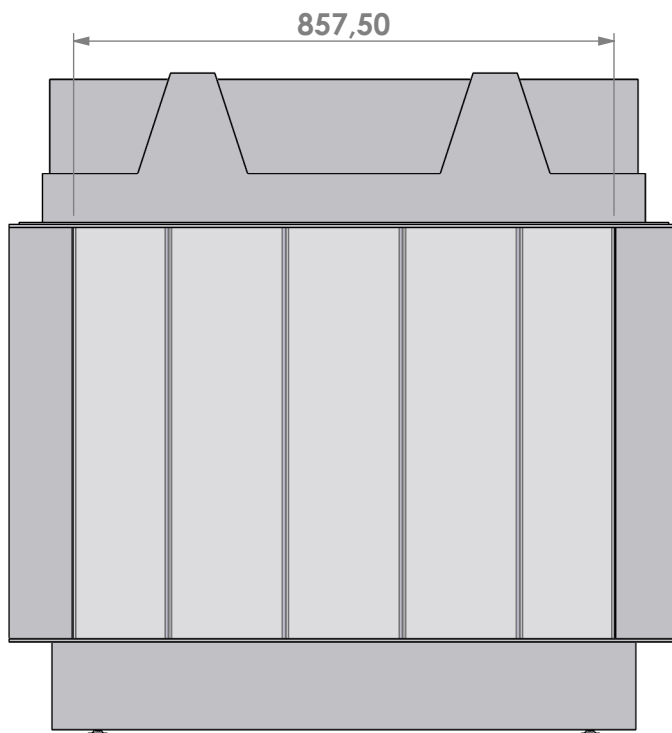

Scale: **1:12**
Unit: **mm**

Version: **0**

Bellfires - Hallenstraat 17
 5531 AB Bladel - Netherlands
 Tel. +31 (0) 497 33 92 00
 Fax. +31 (0) 497 33 92 10
 Email: info@bellfires.com

Name: **View Bell Derby 3 hidden door+ 10 cm**

Modifications
 reserved

Projection:
American

Scale: 1:12
 Unit: mm

Version:
 0