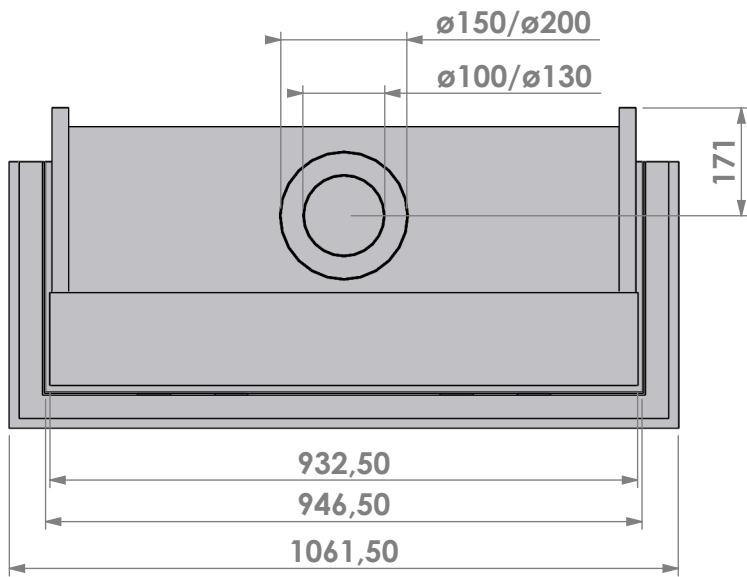

Scale: **1:12**
Unit: **mm**

Version: **0**

Bellfires - Hallenstraat 17
 5531 AB Bladel - Netherlands
 Tel. +31 (0) 497 33 92 00
 Fax. +31 (0) 497 33 92 10
 Email: info@bellfires.com

Name: **View Bell Derby 3 hidden door+ 10 cm**

Modifications
 reserved

Projection:
American

Scale: 1:12
 Unit: mm

Version:
 0