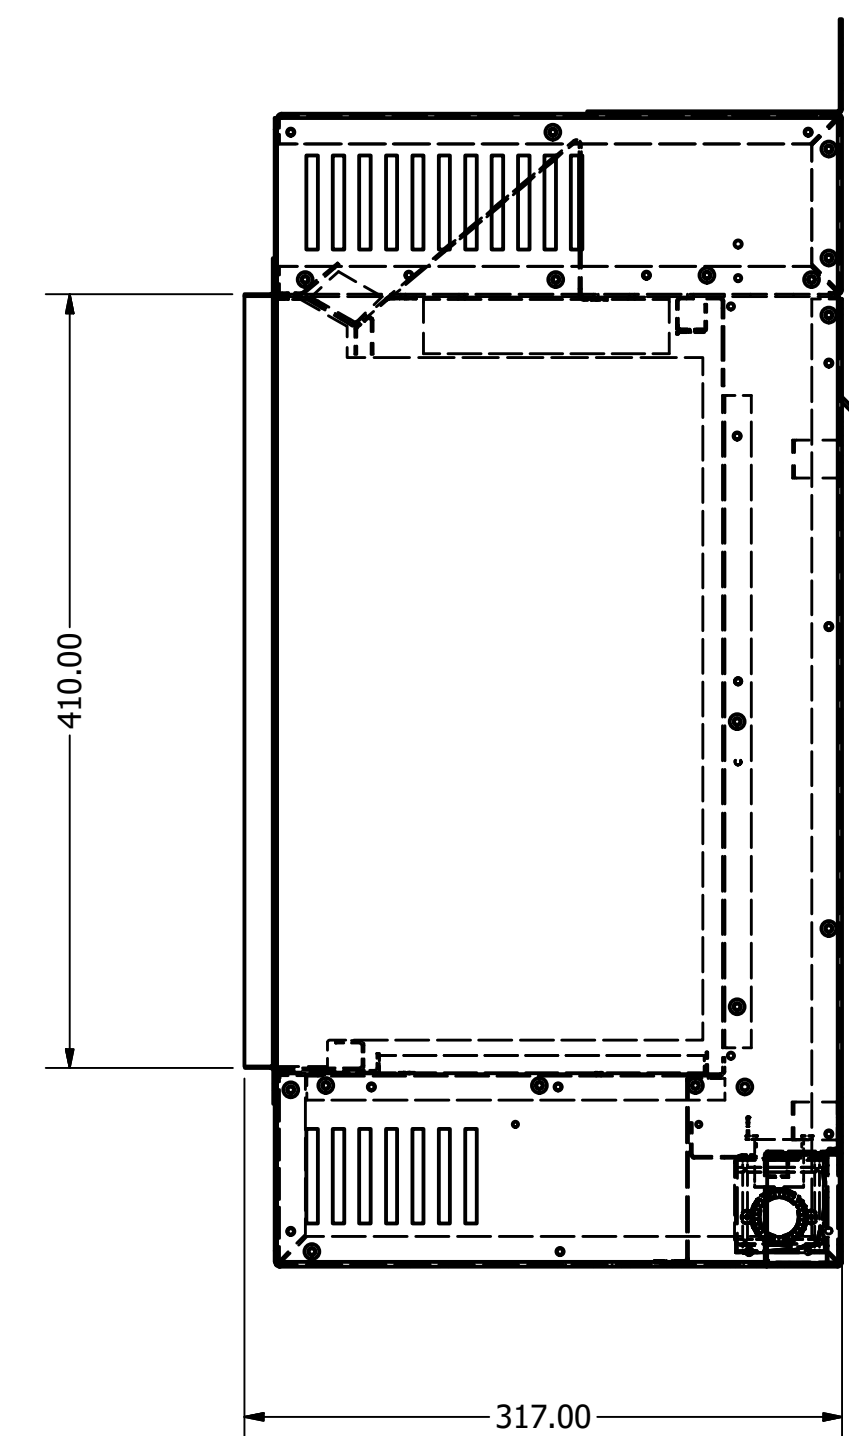

8 7 6 5 4 3 2 1

DRAWN	01/01/2018	ELEMENT4 B.V.		
CHECKED		TITLE MODEL: MODORE 180-e		
QA				
MFG				
APPROVED				
		SIZE D	DWG NO	REV
		SCALE 1 / 4	SHEET 1 OF 1	

8 7 6 5 4 3 2 1