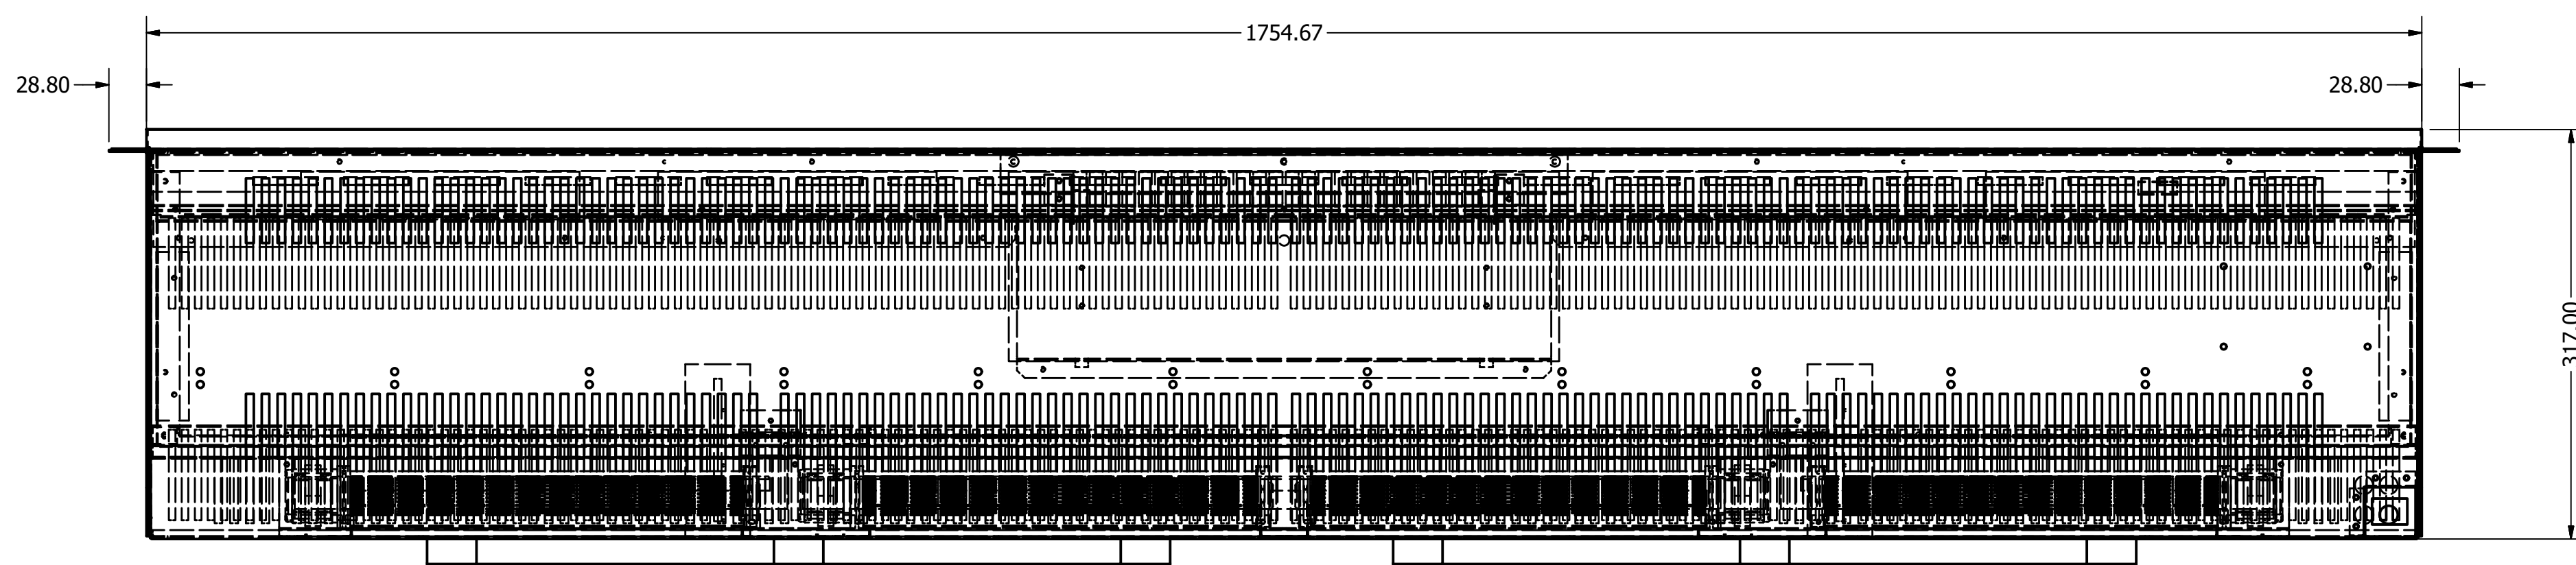

8 7 6 5 4 3 2 1

DRAWN	01/01/2018	ELEMENT4 B.V.		
CHECKED		TITLE MODEL: MODORE 180-e		
QA				
MFG				
APPROVED				
		SIZE D	DWG NO	REV
		SCALE 1 / 4	SHEET 1 OF 1	

8 7 6 5 4 3 2 1