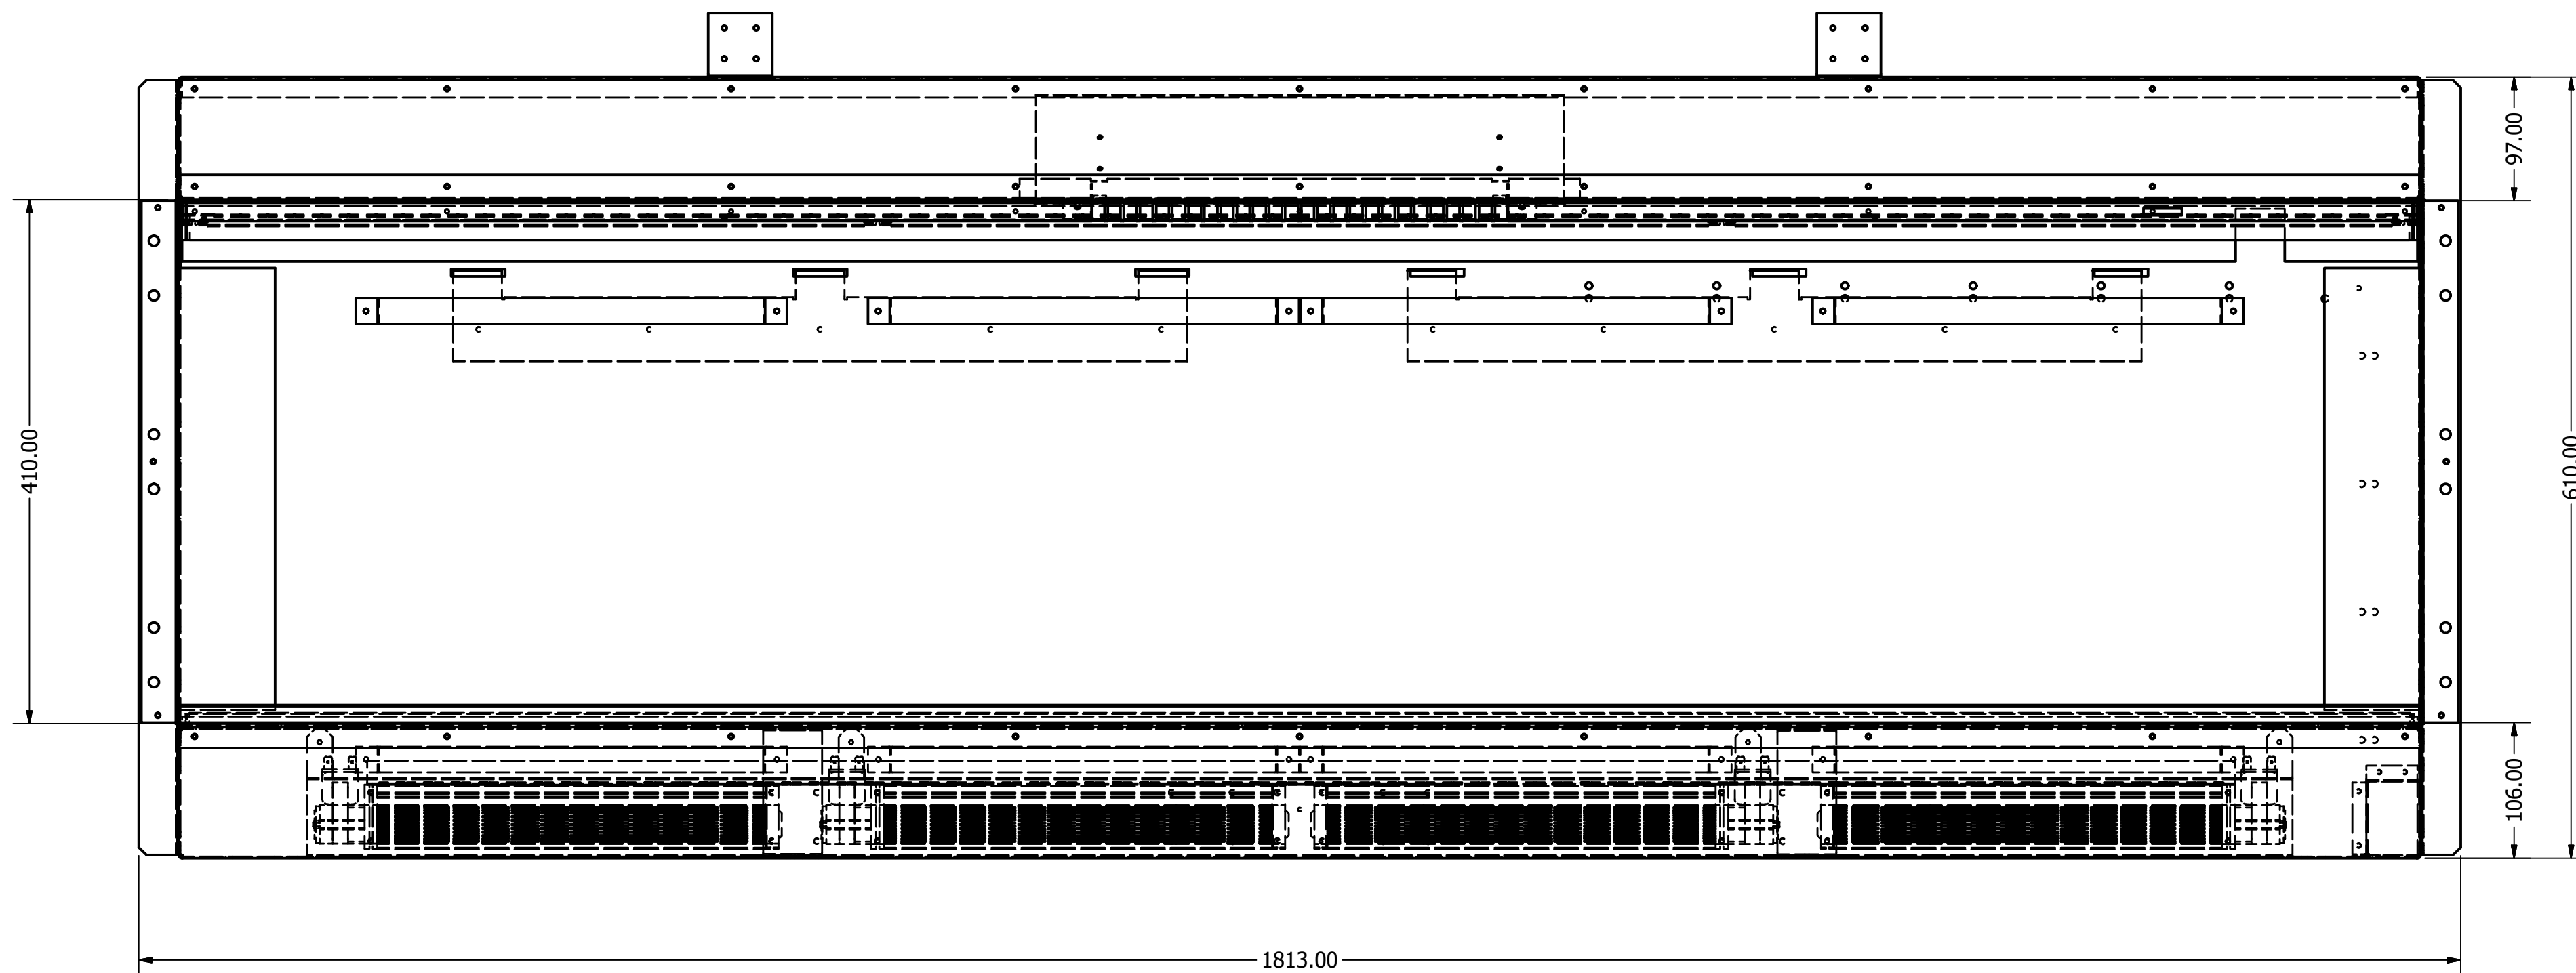

8 7 6 5 4 3 2 1

DRAWN	01/01/2018	ELEMENT4 B.V.		
CHECKED		TITLE MODEL: MODORE 180-e		
QA				
MFG				
APPROVED				
		SIZE D	DWG NO	REV
		SCALE 1 / 4	SHEET 1 OF 1	

8 7 6 5 4 3 2 1