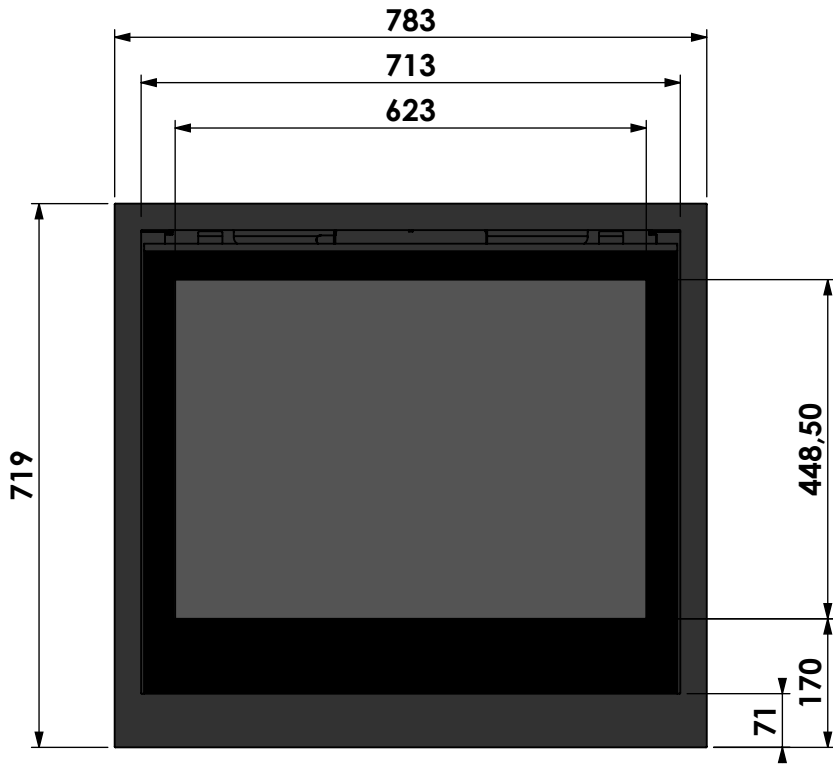

klassiek kader 35mm
classic frame 35mm
cadre classique 35mm
klassischer Rahmen 35mm

bellfires

Barbas Bellfires B.V.
Hallenstraat 17
5531 AB Bladel
The Netherlands
www.barbasbellfires.com

Name: **Smart Bell 75-70**

Modifications reserved

Projection: American

Scale: **1:10**
Unit: **mm**

Version: **0**