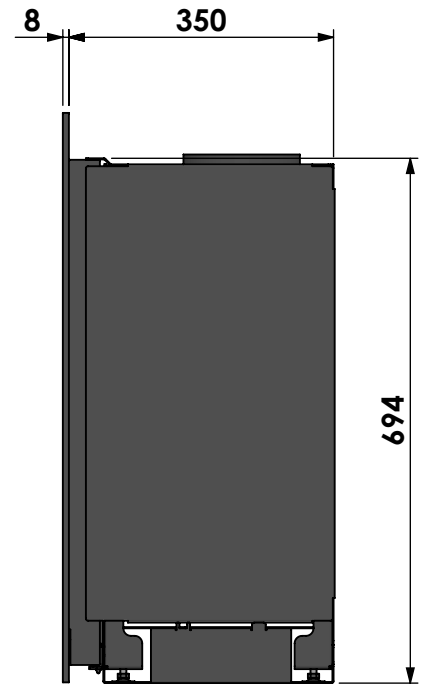

Name: **Smart Bell 75-70**

Modifications reserved

Projection: American

Scale: **1:10**
Unit: **mm**

Version: **0**

klassiek kader 52mm
 classic frame 52mm
 cadre classique 52mm
 klassischer Rahmen 52mm

bellfires

Barbas Bellfires B.V.
 Hallenstraat 17
 5531 AB Bladel
 The Netherlands
www.barbasbellfires.com

Name: **Smart Bell 75-70**

Modifications
 reserved

Projection:
American

Scale: **1:10**
 Unit: **mm**

Version:
0