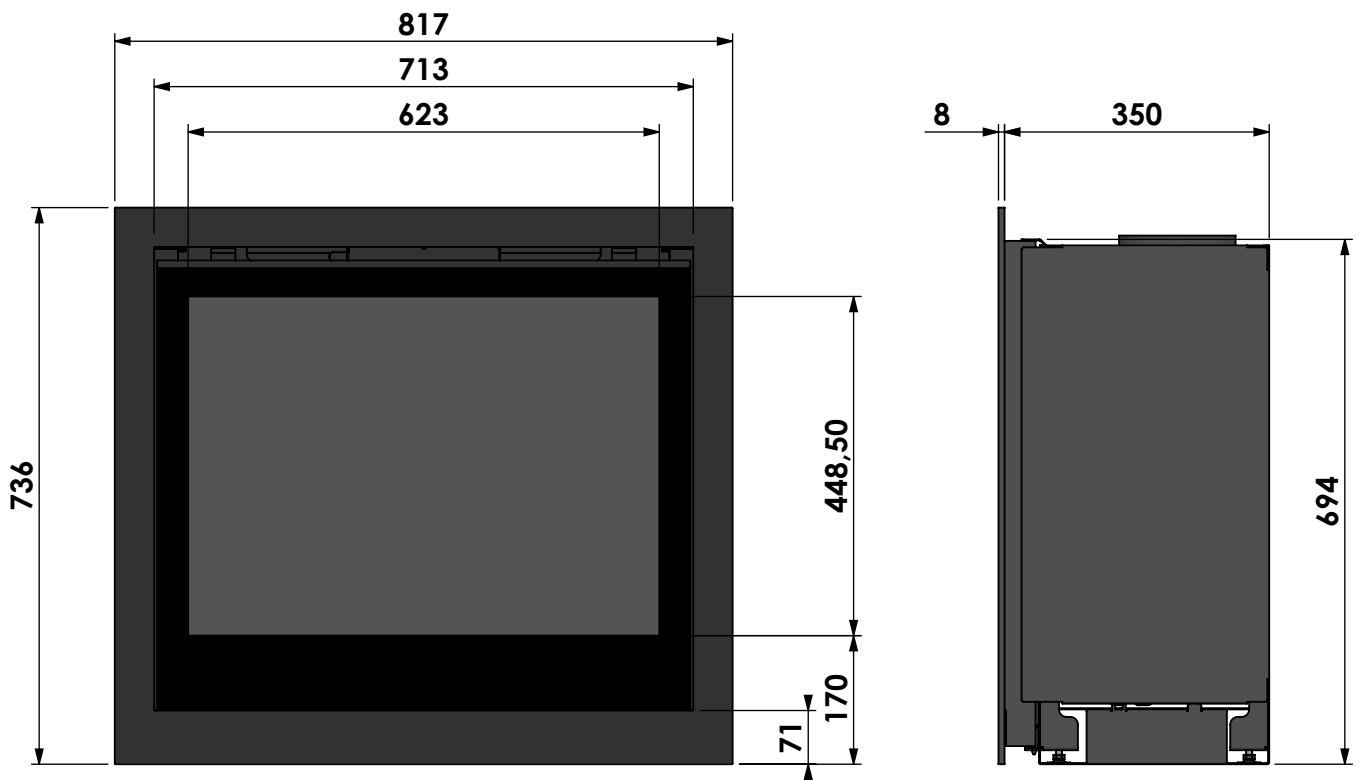

Name: **Smart Bell 75-70**

Modifications reserved

Projection: American

Scale: **1:10**
Unit: **mm**

Version: **0**

klassiek kader 52mm
 classic frame 52mm
 cadre classique 52mm
 klassischer Rahmen 52mm

bellfires