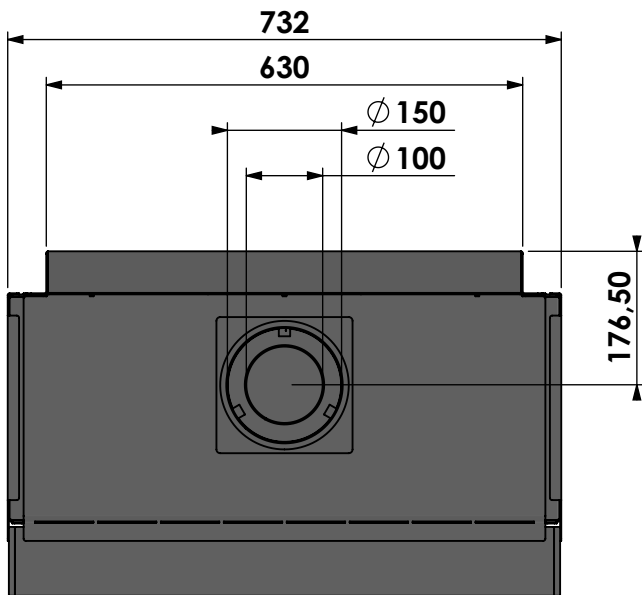

verdiept kader 50mm met convectieventilator
insert frame 50mm with convection ventilator
cadre de profondeur 50mm avec ventilateur de convection
vertiefter Rahmen 50mm mit Konvektionsventilator

bellfires

Barbas Bellfires B.V.
Hallenstraat 17
5531 AB Bladel
The Netherlands
www.barbasbellfires.com

Name: **Smart Bell 75-70**

Modifications reserved

Scale: **1:10**
Unit: **mm**

Version: **0**