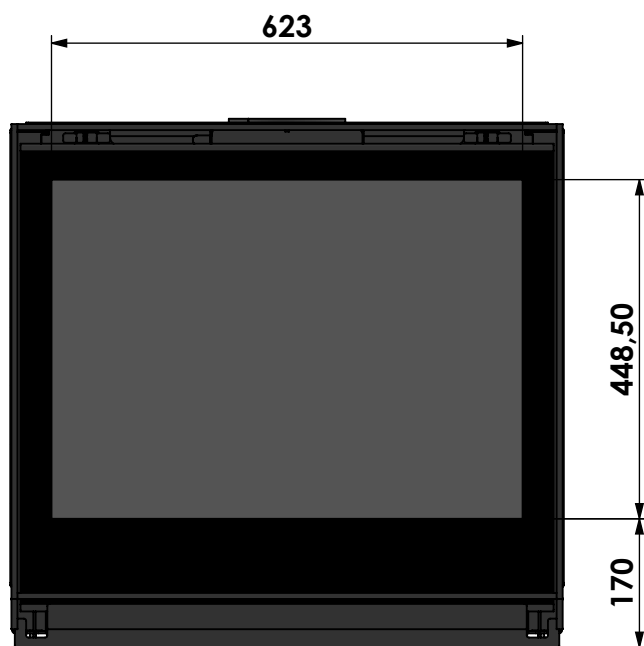

verdiept kader 50mm
insert frame 50mm
cadre de profondeur 50mm
vertiefter Rahmen 50mm