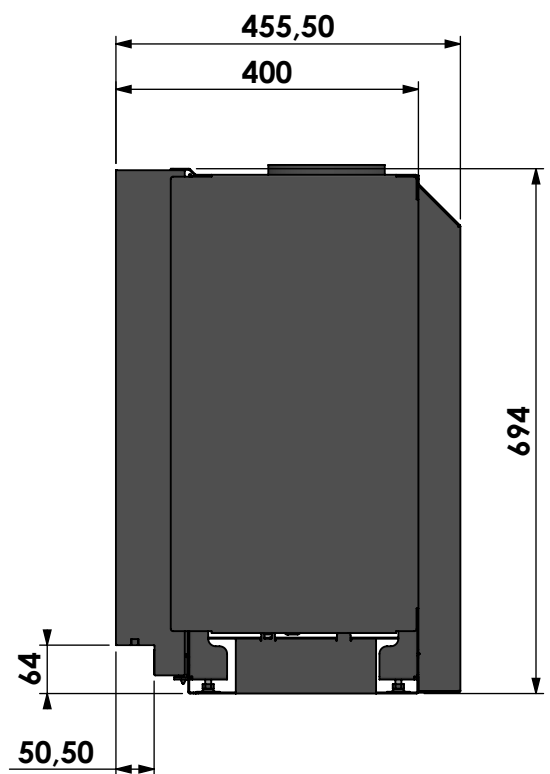

verdiept kader 50mm met convectieventilator
insert frame 50mm with convection ventilator
cadre de profondeur 50mm avec ventilateur de convection
vertiefter Rahmen 50mm mit Konvektionsventilator

bellfires

Barbas Bellfires B.V.
Hallenstraat 17
5531 AB Bladel
The Netherlands
www.barbasbellfires.com

Name: **Smart Bell 75-70**

Modifications reserved

Scale: **1:10**
Unit: **mm**

Version: **0**