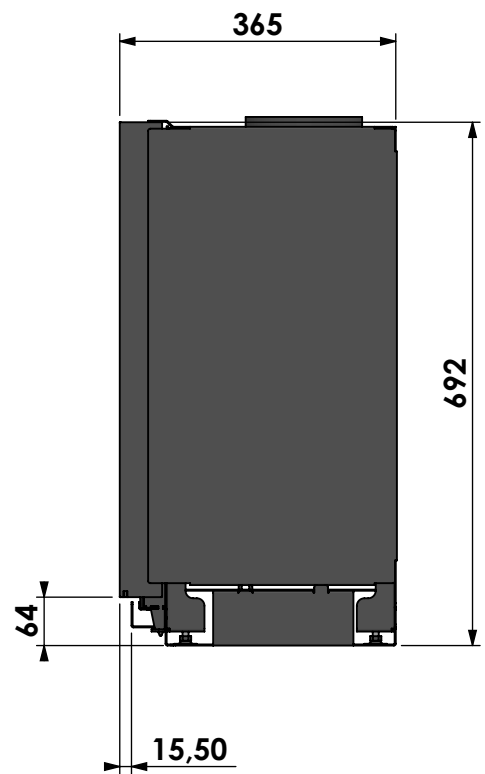

verdiept kader 15mm
insert frame 15mm
cadre de profondeur 15mm
vertiefter Rahmen 15mm

bellfires

Barbas Bellfires B.V.
Hallenstraat 17
5531 AB Bladel
The Netherlands
www.barbasbellfires.com

Name: **Smart Bell 75-70**

Modifications reserved

Projection:

American

Scale:

1:10

Version:

0

Unit:

mm