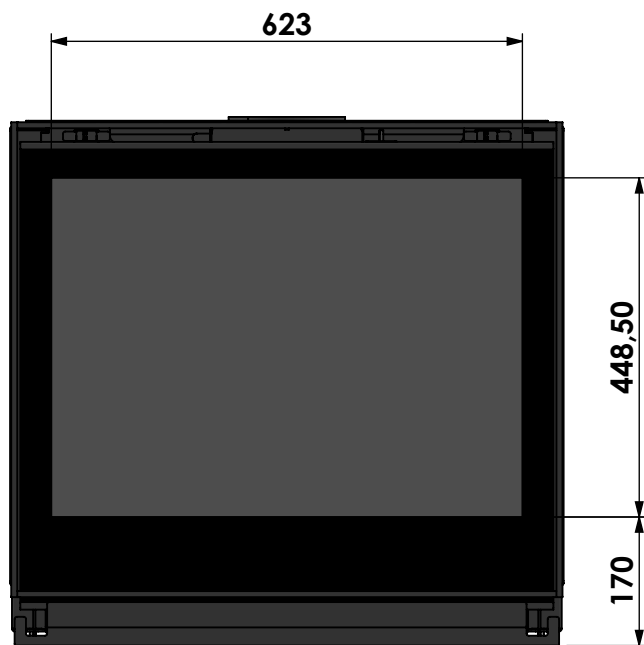

verdiept kader 15mm
insert frame 15mm
cadre de profondeur 15mm
vertiefter Rahmen 15mm

bellfires

Barbas Bellfires B.V.
Hallenstraat 17
5531 AB Bladel
The Netherlands
www.barbasbellfires.com

Name: **Smart Bell 75-70**

Modifications reserved

Projection:

American

Scale:

1:10

Version:

0

Unit:

mm