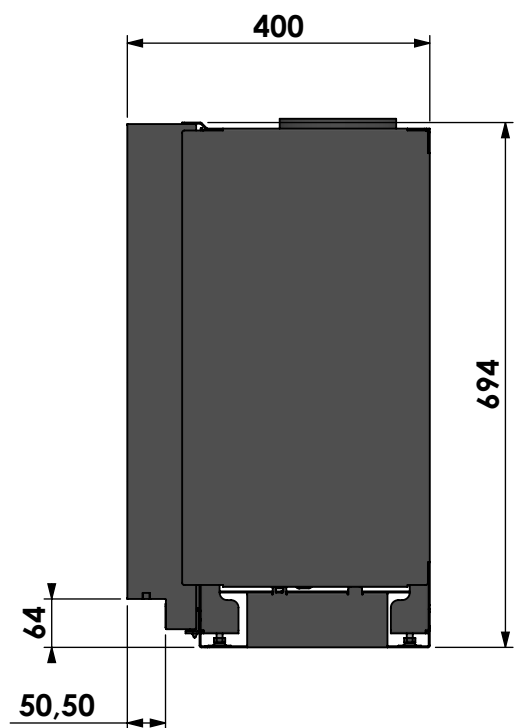

verdiept kader 50mm
insert frame 50mm
cadre de profondeur 50mm
vertiefter Rahmen 50mm