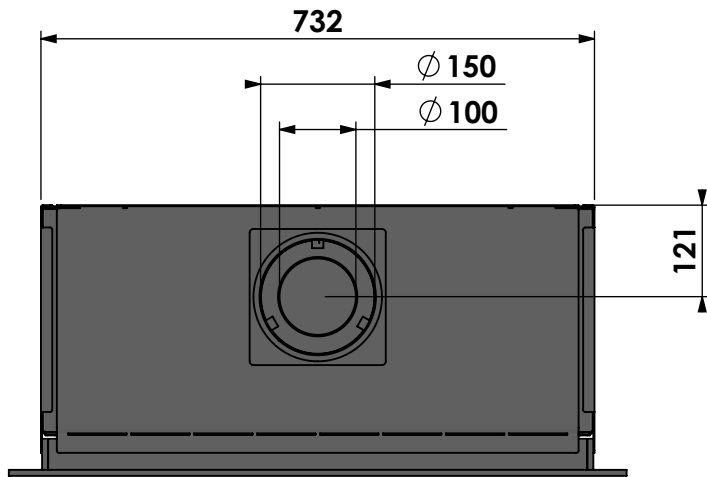

Name: **Smart Bell 75-70**

Modifications reserved

Projection: American

Scale: **1:10**
Unit: **mm**

Version: **0**

klassiek kader 52mm
 classic frame 52mm
 cadre classique 52mm
 klassischer Rahmen 52mm

bellfires