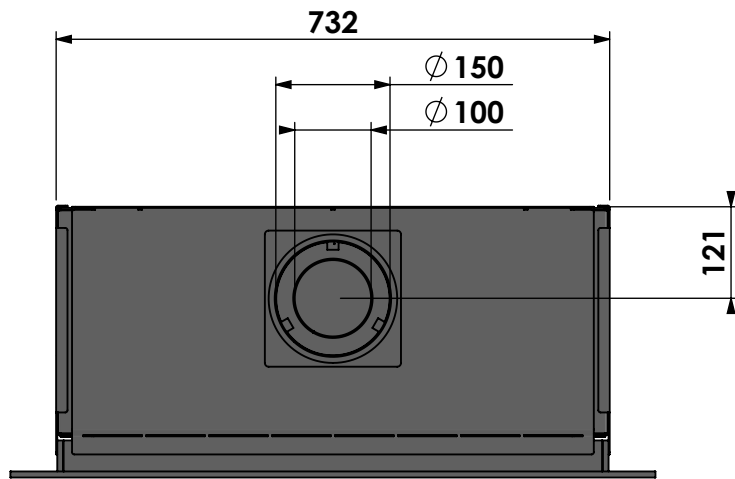

klassiek kader 70mm
classic frame 70mm
cadre classique 70mm
klassischer Rahmen 70mm

bellfires

Barbas Bellfires B.V.
Hallenstraat 17
5531 AB Bladel
The Netherlands
www.barbasbellfires.com

Name: **Smart Bell 75-70**

Modifications reserved

Projection: American

Scale: **1:10**
Unit: **mm**

Version: **0**