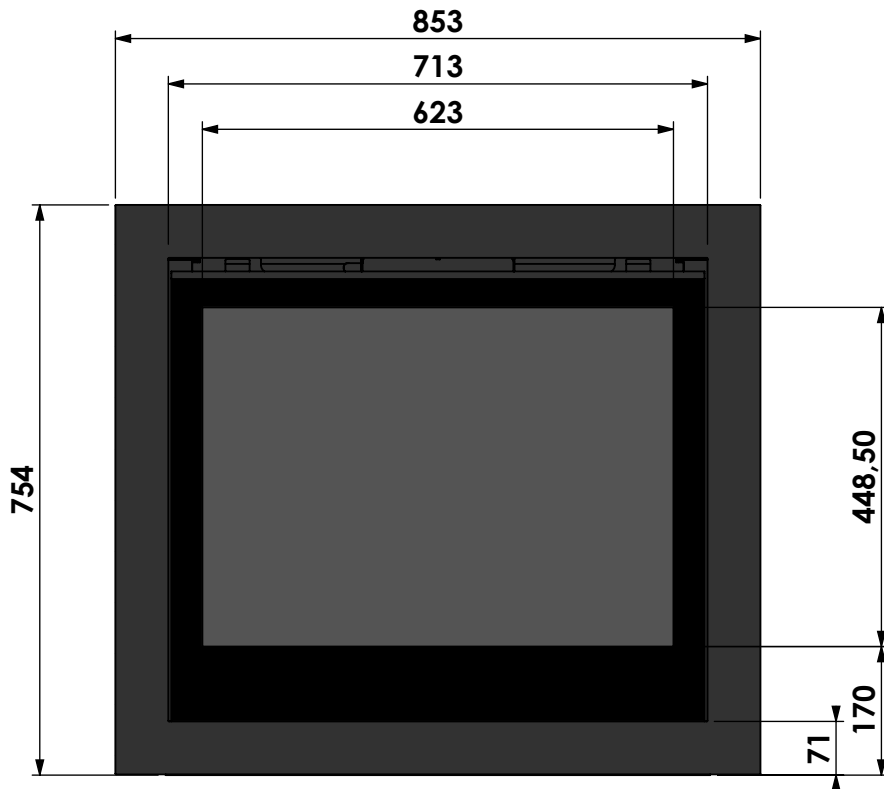

klassiek kader 70mm
classic frame 70mm
cadre classique 70mm
klassischer Rahmen 70mm

bellfires

Barbas Bellfires B.V.
Hallenstraat 17
5531 AB Bladel
The Netherlands
www.barbasbellfires.com

Name: **Smart Bell 75-70**

Modifications reserved

Projection: American

Scale: **1:10**
Unit: **mm**

Version: **0**