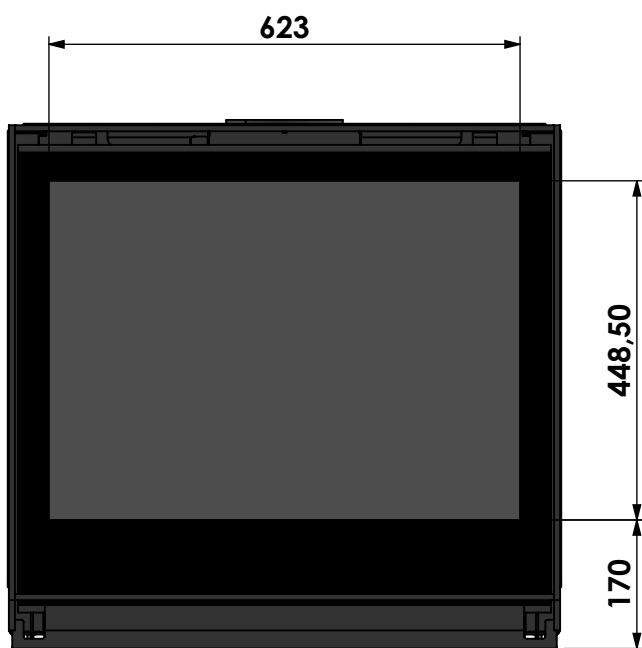

verdiept kader 50mm met convectieventilator
insert frame 50mm with convection ventilator
cadre de profondeur 50mm avec ventilateur de convection
vertiefter Rahmen 50mm mit Konvektionsventilator

bellfires

Barbas Bellfires B.V.
Hallenstraat 17
5531 AB Bladel
The Netherlands
www.barbasbellfires.com

Name: **Smart Bell 75-70**

Modifications reserved

Scale: **1:10**
Unit: **mm**

Version: **0**