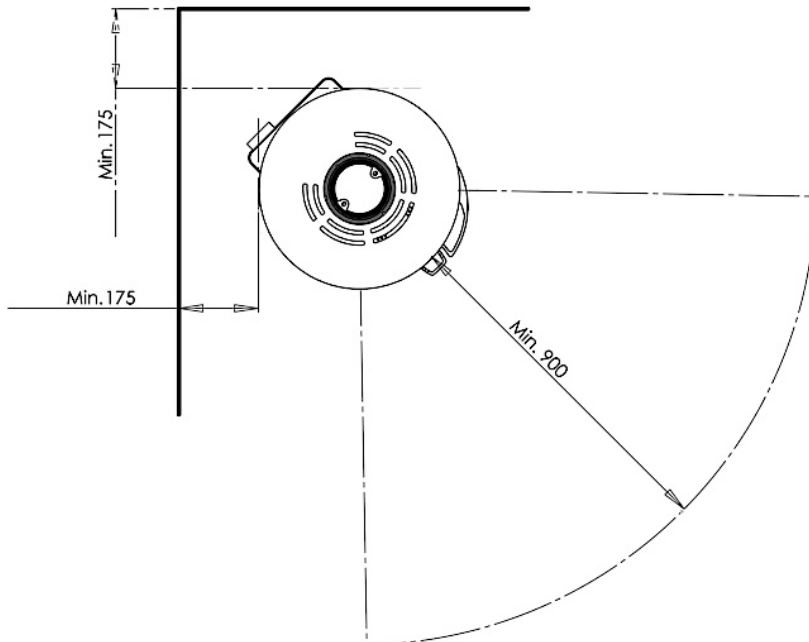

Maattekening Aduro Hybrid serie

Distance (mm) to flammable material

Distance (mm) to flammable material

* with insulated pipe