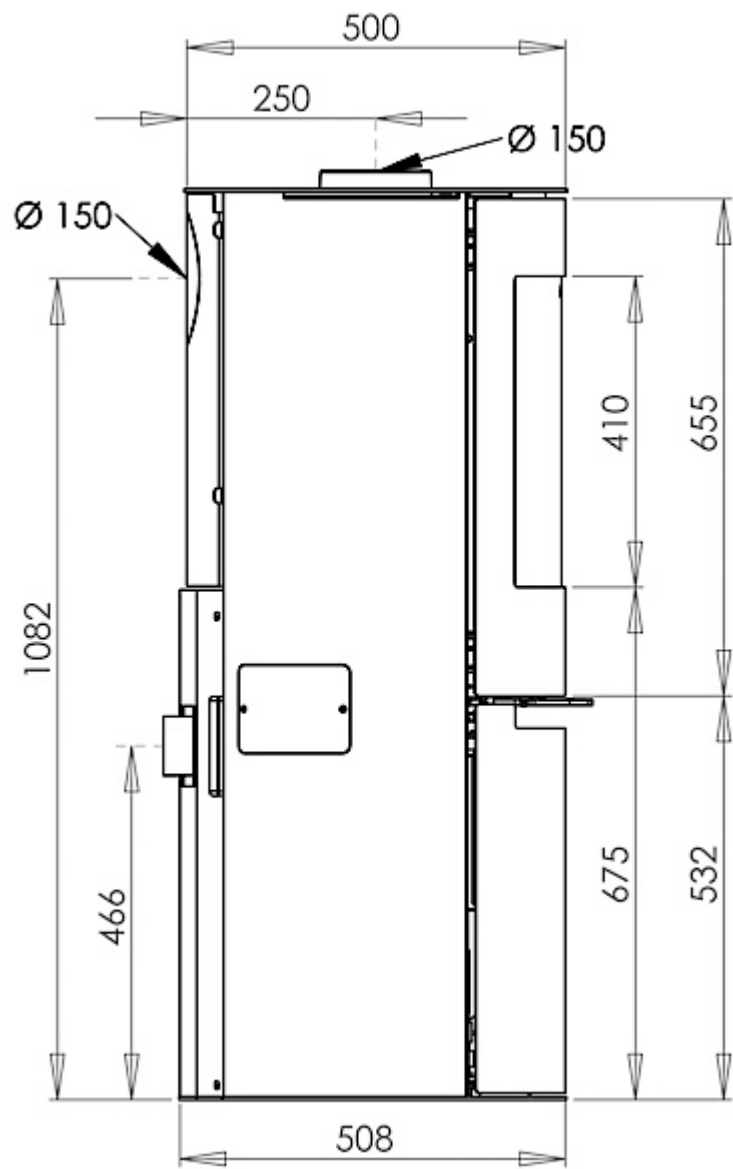

Maattekening Aduro Hybrid serie

Distance (mm) to flammable material

Distance (mm) to flammable material

* with insulated pipe