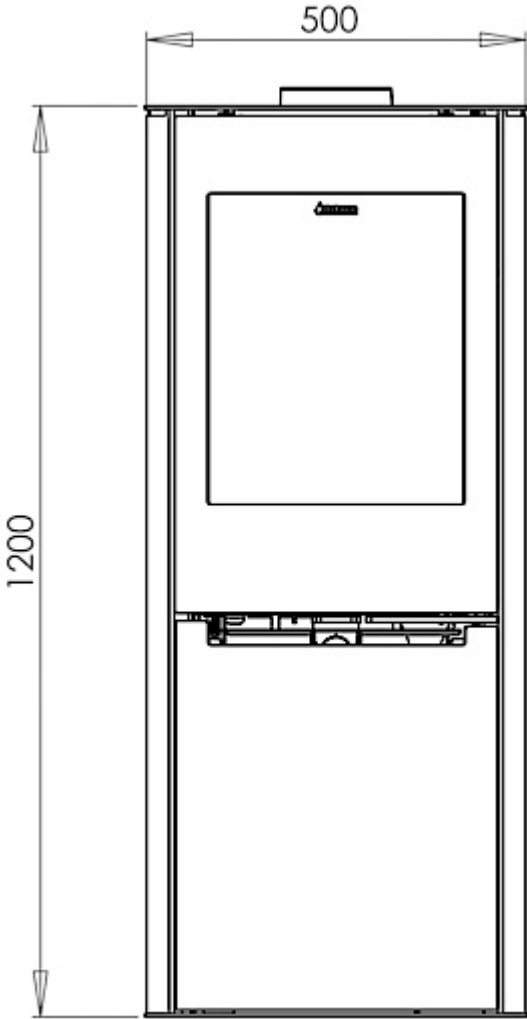

Maattekening Aduro Hybrid serie

Distance (mm) to flammable material

Distance (mm) to flammable material

* with insulated pipe