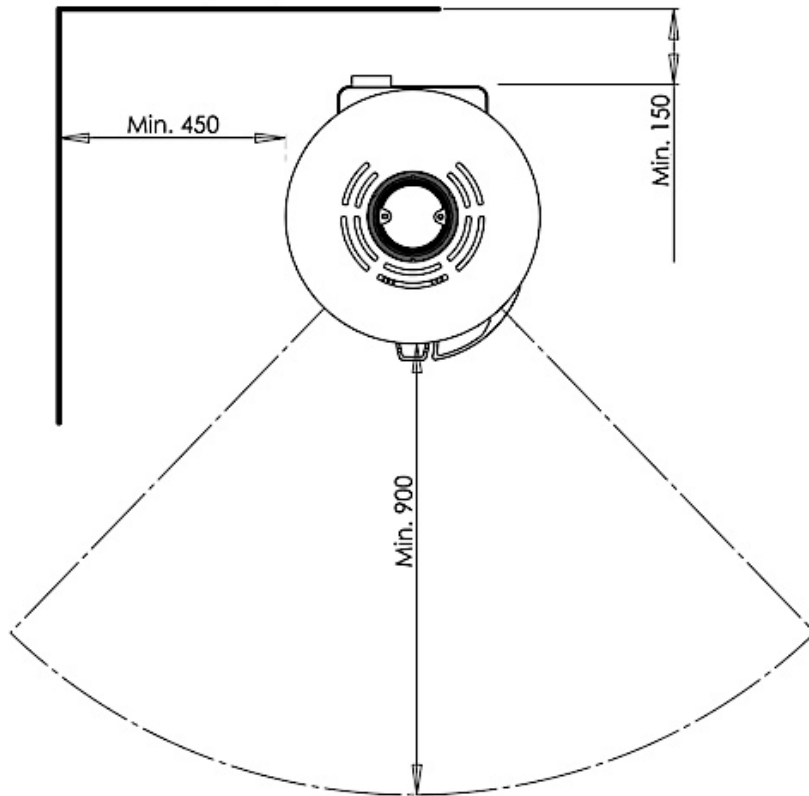

Maattekening Aduro Hybrid serie

Distance (mm) to flammable material

Distance (mm) to flammable material

* with insulated pipe