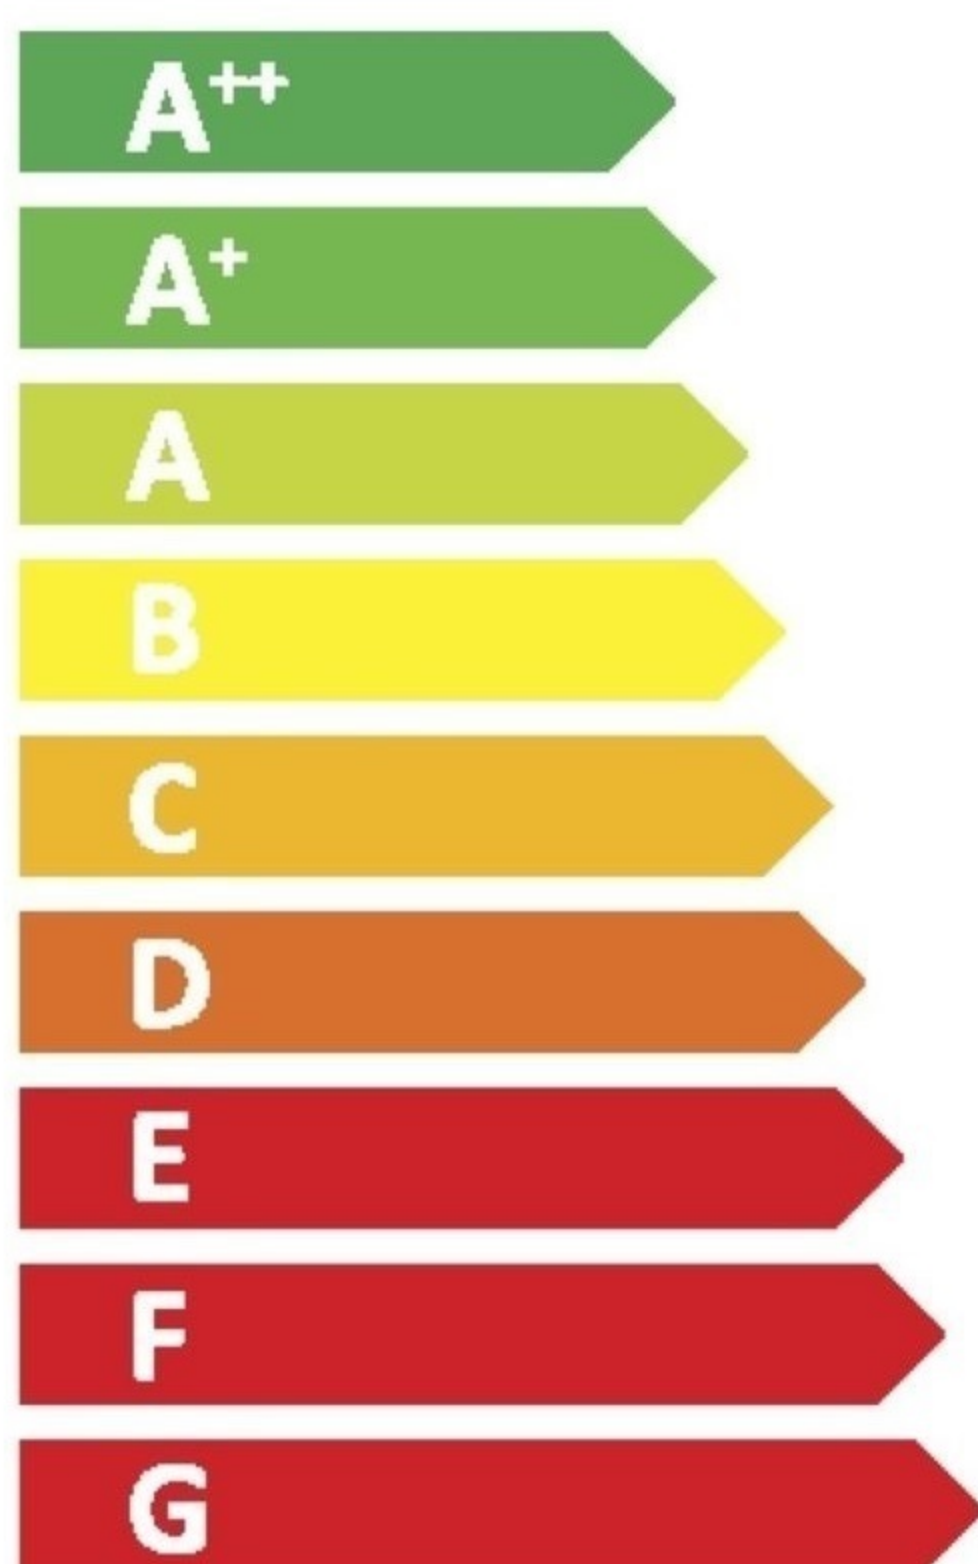

ENERG

енергия · ενεργεια

Altech

MAX Pellet

2-8 kW

The icon shows a room with a window, a lamp, and a heater. The heater is a box with a flame symbol and wavy lines above it, indicating heat output.

ENERGIA · ЕНЕРГИЯ · ΕΝΕΡΓΕΙΑ · ENERGUA · ENERGY · ENERGHE · ENERGI