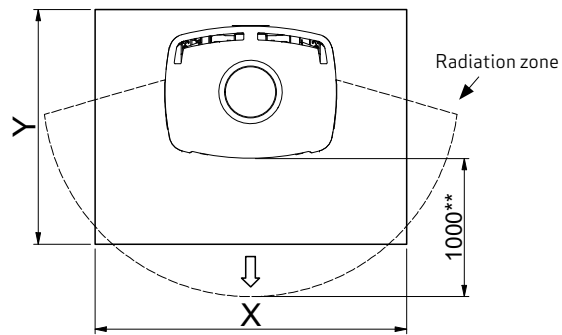

Scan 65-1 - Scan 65-2 - Scan 65-3 - Scan 65-4

Scan 65-7 - Scan 65-8

Scan 65-9 - Scan 65-10

Floor plate

X / Y according to national laws and regulations

Flammable material

All distances are in mm.

All distances are minimum distances

* Connection of fresh-air intake \varnothing 100 mm

** Min. distance to furniture/flammable material

*** Height to the beginning of flue connecting piece at top outlet