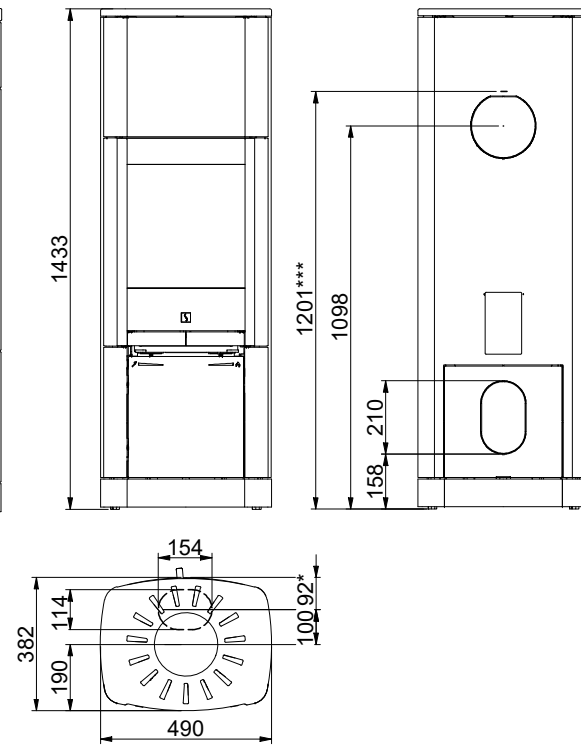

Scan 65-1 - Scan 65-2 - Scan 65-3 - Scan 65-4

Scan 65-7 - Scan 65-8

Scan 65-9 - Scan 65-10

Floor plate

X / Y according to national laws and regulations

Flammable material

All distances are in mm.

All distances are minimum distances

* Connection of fresh-air intake \varnothing 100 mm

** Min. distance to furniture/flammable material

*** Height to the beginning of flue connecting piece at top outlet