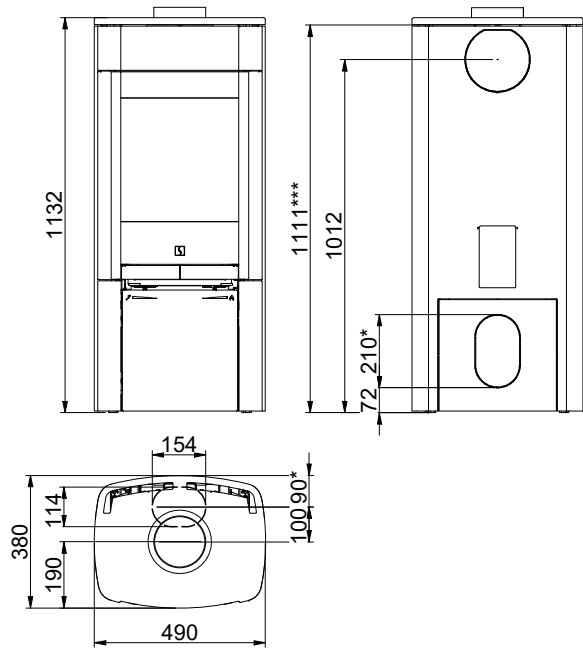

Scan 65-1 - Scan 65-2 - Scan 65-3 - Scan 65-4

Scan 65-7 - Scan 65-8

Scan 65-9 - Scan 65-10

Floor plate

X / Y according to national laws and regulations

Flammable material

All distances are in mm.

All distances are minimum distances

* Connection of fresh-air intake \varnothing 100 mm

** Min. distance to furniture/flammable material

*** Height to the beginning of flue connecting piece at top outlet