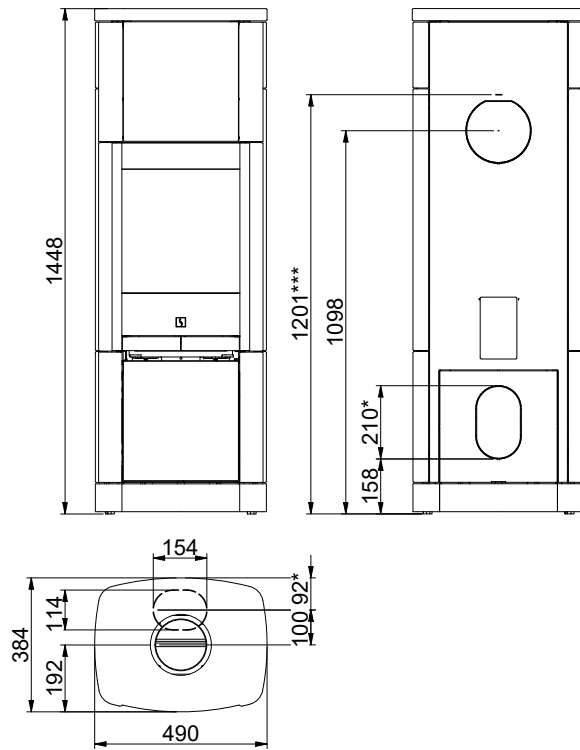

Scan 65-1 - Scan 65-2 - Scan 65-3 - Scan 65-4

Scan 65-7 - Scan 65-8

Scan 65-9 - Scan 65-10

Floor plate

X / Y according to national laws and regulations

Flammable material

All distances are in mm.

All distances are minimum distances

* Connection of fresh-air intake \varnothing 100 mm

** Min. distance to furniture/flammable material

*** Height to the beginning of flue connecting piece at top outlet