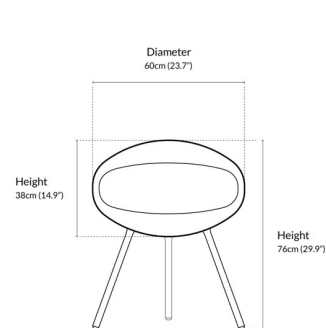

**Cocoon Fires Pedestal**  
 Burning Time: Up to 5hrs  
 kW Output: 3.0 kW  
 Features: • Converts to Aeris

**Cocoon Fires Vellum**  
 Burning Time: Up to 5hrs  
 kW Output: 3.0 kW

**Cocoon Fires Terra**  
 Burning Time: Up to 5hrs  
 kW Output: 3.0 kW