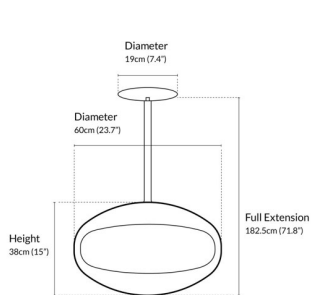

Cocoon Fires Aeris
Burning Time: Up to 5hrs
kW Output: 3.0 kW
Features: • 360° Rotation
• Converts to Pedestal