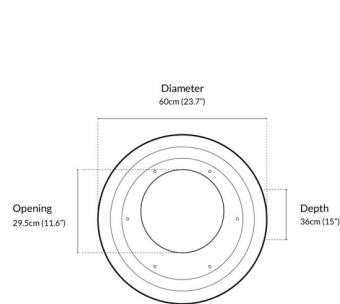

Cocoon Fires Vellum
Burning Time: Up to 5hrs
kW Output: 3.0 kW