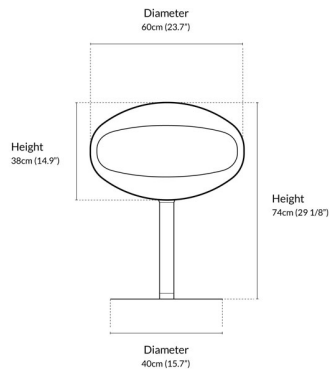

**Cocoon Fires Pedestal**  
 Burning Time: Up to 5hrs  
 kW Output: 3.0 kW  
 Features: • Converts to Aeris

**Cocoon Fires Vellum**  
 Burning Time: Up to 5hrs  
 kW Output: 3.0 kW

**Cocoon Fires Terra**  
 Burning Time: Up to 5hrs  
 kW Output: 3.0 kW